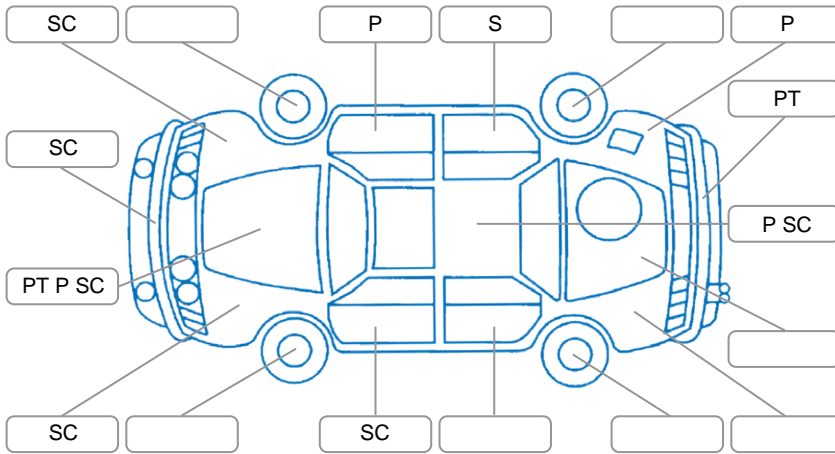

**Key**  
 S = Scratch    R = Rust    C = Crack    \* = Decals    W = Significant scuffs  
 D = Dent    PT = Paint defect    P = Pin dent    SC = Stone Chips

Note: some defects and blemishes may not be displayed in the diagram

### Body Inspection Comments

Large chip / crack in windscreen.

Conditions During Body Inspection

Dry

### General Comments

Engine fault light on , DSC failure .  
 Electric Sunroof fault (Won't shut by itself)  
 Service history to 2014 only.  
 V10 M5 BMW sedan.

Road Conditions During Test Drive	Dry
Engine Timing Mechanism	Timing Chain
Evidence of Cam Belt Replacement	<input type="checkbox"/> Yes <input type="checkbox"/> No    Kms