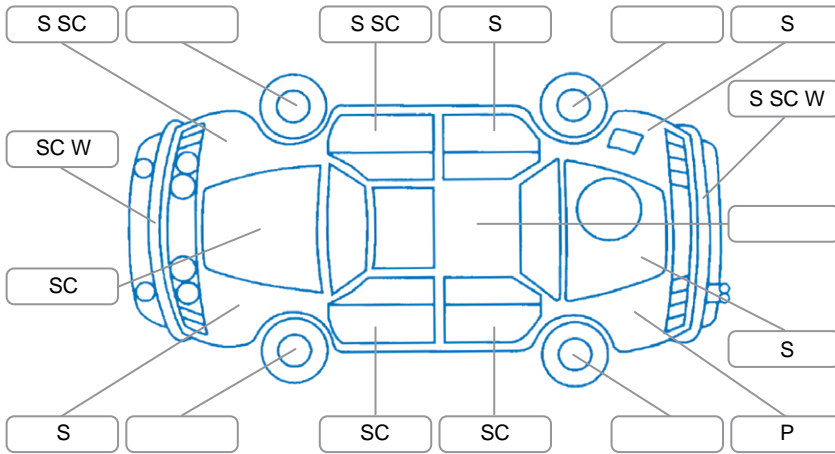

Report ID:	25,998,992	Version:	2
Created:	26 May 2026		

Make:	Toyota	Model:	Highlander
Body Style:	SUV	Year:	2023
Rego No.:	PYU105	Rego Expiry:	22 Aug 2026
WoF Expiry:	14 May 2027	Odometer:	56,636 Kms
Good No.:	25998992	VIN:	5TDLB3CH30S115330
Next Service:	60,000 kms	Service History:	Yes

Key
 S = Scratch R = Rust C = Crack * = Decals W = Significant scuffs
 D = Dent PT = Paint defect P = Pin dent SC = Stone Chips

Note: some defects and blemishes may not be displayed in the diagram

Body Inspection Comments

Right rear seatbelt holder missing

Conditions During Body Inspection

Dry

Under Carriage and Under Bonnet Inspection Comments

Interior Comments

Seats:	Good
Carpets:	Good
Panels:	Good
Dashboard:	Good

General Comments

Road Conditions During Test Drive Dry

Engine Timing Mechanism Timing Chain

Evidence of Cam Belt Replacement Yes No Kms

Inspected by: Dean Sinclair

Published by: Dean Sinclair

Inspection Date: 26 May 2026

	OK	Requires Attention	N/A
Engine			
Oil level	✓		
Smoke & fumes	✓		
Engine performance	✓		
Noise	✓		
Coolant condition	✓		
Cooling performance	✓		
Radiator / Hoses (visual)	✓		
Transmission			
Operation	✓		
Noise	✓		
Clutch			✓
CV joints	✓		
Wheel bearings	✓		
Brakes			
Performance	✓		
Hand brake	✓		
Tyres (lowest observed tread depth of tyres)			
Left front			2.5 mm
Right front			3 mm
Left rear			1.5 mm
Right rear			3.5 mm
Spare		Yes	
Suspension			
Suspension performance	✓		
Steering performance	✓		
Shock absorbers	✓		
Air Conditioning / Heater			
Operation	✓		
Electrical / Accessories			
Head lights	✓		
Tail lights	✓		
Indicators	✓		
Dashboard warning lights	✓		
Wipers (front & rear)	✓		
Window winder FL	✓		
Window winder FR	✓		
Window winder RL	✓		
Window winder RR	✓		
Rear view mirrors	✓		
Radio (basic test only)	✓		
CD (basic test only)			✓
Number of keys	2		
Central locking	✓		
Remote locking	✓		
Sat. nav. (basic test only)			✓
Reversing camera	✓		