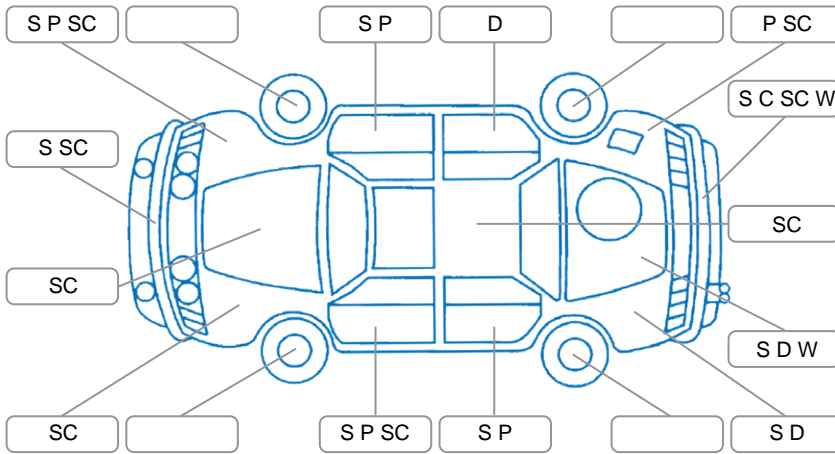

Report ID:	25,998,985	Version:	2
Created:	26 May 2026		

Make:	Hyundai	Model:	Santa FE
Body Style:	SUV	Year:	2023
Rego No.:	PSA120	Rego Expiry:	24 Jul 2026
WoF Expiry:	25 Jan 2027	Odometer:	215,456 Kms
Good No.:	25998985	VIN:	KMHS281HWPU455226
Next Service:	225,000 kms	Service History:	Yes

Key

S = Scratch R = Rust C = Crack * = Decals W = Significant scuffs
 D = Dent PT = Paint defect P = Pin dent SC = Stone Chips

Note: some defects and blemishes may not be displayed in the diagram

Body Inspection Comments

- Minor dents and scratches inner wheel arches
- Minor dents and scratches in both B pillars
- Crack in windscreen

Conditions During Body Inspection: Dry

Under Carriage and Under Bonnet Inspection Comments

Interior Comments

Seats:	Good
Carpets:	Good
Panels:	Both front interior door trim torn
Dashboard:	holes in dash

General Comments

Road Conditions During Test Drive	Dry
Engine Timing Mechanism	Timing Chain
Evidence of Cam Belt Replacement	<input type="checkbox"/> Yes <input type="checkbox"/> No Kms