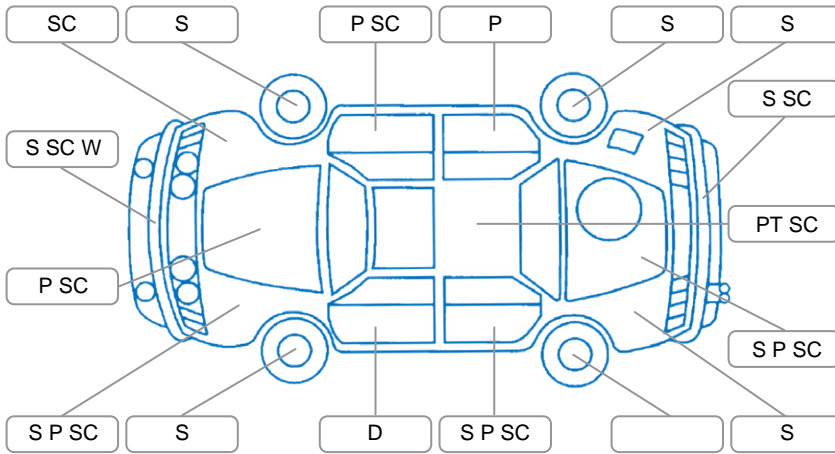

Report ID:	25,998,971	Version:	2
Created:	25 May 2026		

Make:	Holden	Model:	Colorado
Body Style:	Utility	Year:	2018
Rego No.:	LTG576	Rego Expiry:	19 Aug 2026
WoF Expiry:	03 Nov 2026	Odometer:	113,734 Kms
Good No.:	25998971	VIN:	MMU148FK0KH620089
Next Service:	117,400 kms	Service History:	Yes

**Key**  
 S = Scratch    R = Rust    C = Crack    \* = Decals    W = Significant scuffs  
 D = Dent    PT = Paint defect    P = Pin dent    SC = Stone Chips

Note: some defects and blemishes may not be displayed in the diagram

### Body Inspection Comments

- Wing mirrors clear coat flaking.
- Gouge in canopy.
- Right front door seal torn and step plate worn.

Conditions During Body Inspection    Dry