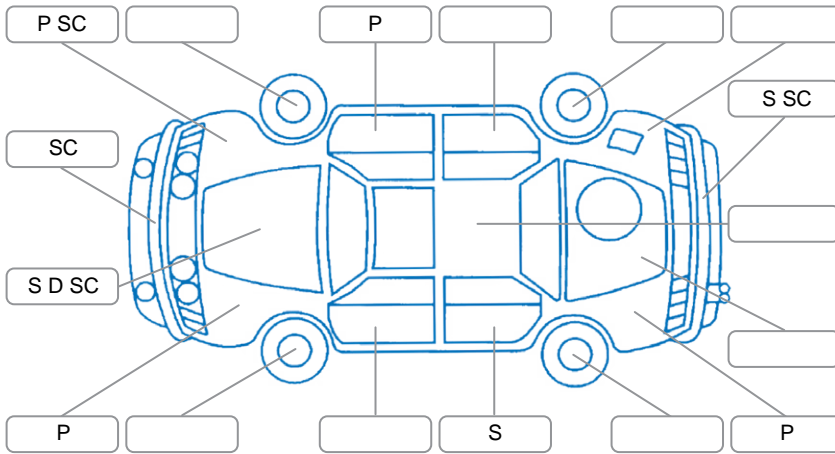

Report ID:	25,998,959	Version:	2
Created:	21 May 2026		

Make:	Hyundai	Model:	Tucson
Body Style:	SUV	Year:	2021
Rego No.:	NJE436	Rego Expiry:	22 Jun 2026
WoF Expiry:	01 Apr 2027	Odometer:	90,293 Kms
Good No.:	25998959	VIN:	TMAJ281ASLJ166544
Next Service:	103,000 kms	Service History:	Yes

Key
 S = Scratch R = Rust C = Crack * = Decals W = Significant scuffs
 D = Dent PT = Paint defect P = Pin dent SC = Stone Chips

Note: some defects and blemishes may not be displayed in the diagram

Body Inspection Comments

Left wing mirror gouged

Conditions During Body Inspection

Dry

Under Carriage and Under Bonnet Inspection Comments

Interior Comments

Seats:	rear seats dirty
Carpets:	Good
Panels:	Scrapes in interior tailgate trim
Dashboard:	holes in dash