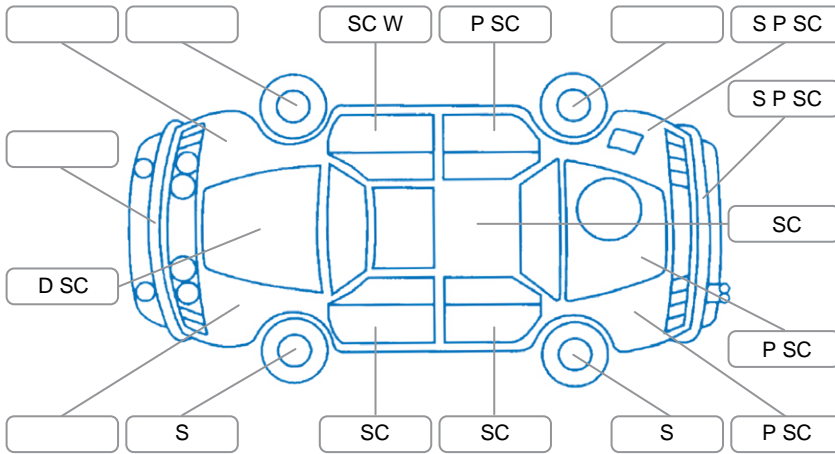

Report ID:	25,998,888	Version:	1
Created:	05 May 2026		

Make:	Ford	Model:	Ranger
Body Style:	Utility	Year:	2019
Rego No.:	MAM93	Rego Expiry:	12 Mar 2027
WoF Expiry:	13 Apr 2027	Odometer:	122,938 Kms
Good No.:	25998888	VIN:	MPBUMFF50JX182348
Next Service:	137,000kms	Service History:	Yes

**Key**  
 S = Scratch    R = Rust    C = Crack    \* = Decals    W = Significant scuffs  
 D = Dent    PT = Paint defect    P = Pin dent    SC = Stone Chips

Note: some defects and blemishes may not be displayed in the diagram