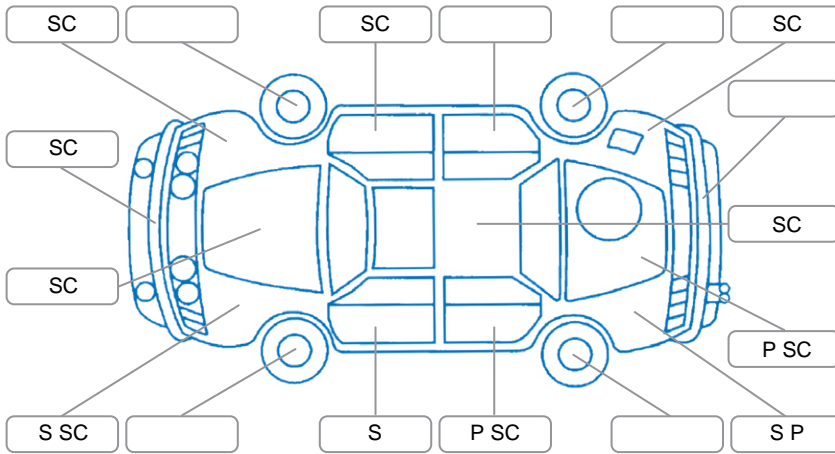

Report ID:	25,998,874	Version:	2
Created:	06 May 2026		

Make:	Ford	Model:	Ranger
Body Style:	Utility	Year:	2025
Rego No.:	RFZ437	Rego Expiry:	26 Jun 2026
WoF Expiry:	04 Apr 2028	Odometer:	39,171 Kms
Good No.:	25998874	VIN:	MPBCMFF60SX663548
Next Service:	52,000 kms	Service History:	Yes

Key

S = Scratch R = Rust C = Crack * = Decals W = Significant scuffs
 D = Dent PT = Paint defect P = Pin dent SC = Stone Chips

Note: some defects and blemishes may not be displayed in the diagram

Body Inspection Comments

Left cab corner dents and gouge
 Right front sill step plate minor dents and worn

Conditions During Body Inspection Dry

Under Carriage and Under Bonnet Inspection Comments

Interior Comments

Seats:	Good
Carpets:	Good
Panels:	Good
Dashboard:	Good