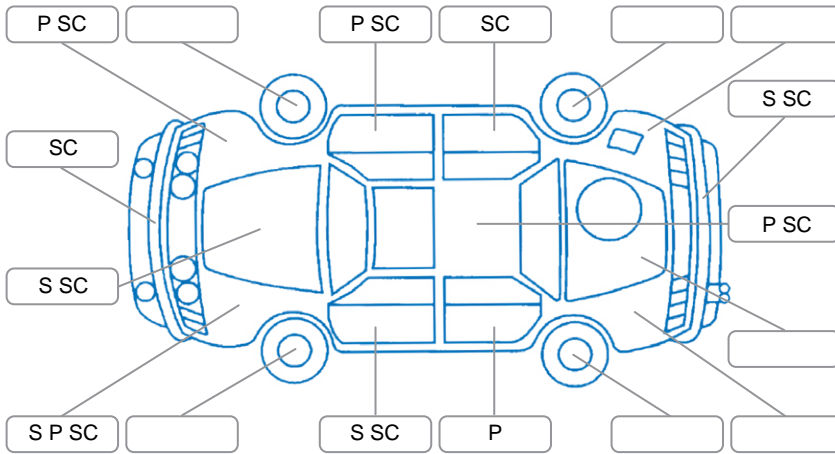

Report ID:	25,998,861	Version:	1
Created:	30 Apr 2026		

Make:	Toyota	Model:	Rav4
Body Style:	SUV	Year:	2021
Rego No.:	NEW449	Rego Expiry:	25 Jul 2026
WoF Expiry:	31 Dec 2026	Odometer:	92,547 Kms
Good No.:	25998861	VIN:	JTMRW3FV10D091363
Next Service:	93,000 kms	Service History:	Yes

Key
 S = Scratch R = Rust C = Crack * = Decals W = Significant scuffs
 D = Dent PT = Paint defect P = Pin dent SC = Stone Chips

Note: some defects and blemishes may not be displayed in the diagram

Body Inspection Comments

Right wing mirror mount cracked, minor tear tailgate interior door seal
 Left front sill step plate scuff, scratches right front sill step plate
 Minor dents right cant rail

Conditions During Body Inspection Dry

Under Carriage and Under Bonnet Inspection Comments

Interior Comments

Seats:	Good
Carpets:	Good
Panels:	Good
Dashboard:	holes in dash

General Comments

Cargo blind missing

Road Conditions During Test Drive	Dry		
Engine Timing Mechanism	Timing Chain		
Evidence of Cam Belt Replacement	<input type="checkbox"/> Yes	<input type="checkbox"/> No	Kms
Inspected by:	Dean Sinclair		
Published by:	Dean Sinclair		
Inspection Date:	30 Apr 2026		