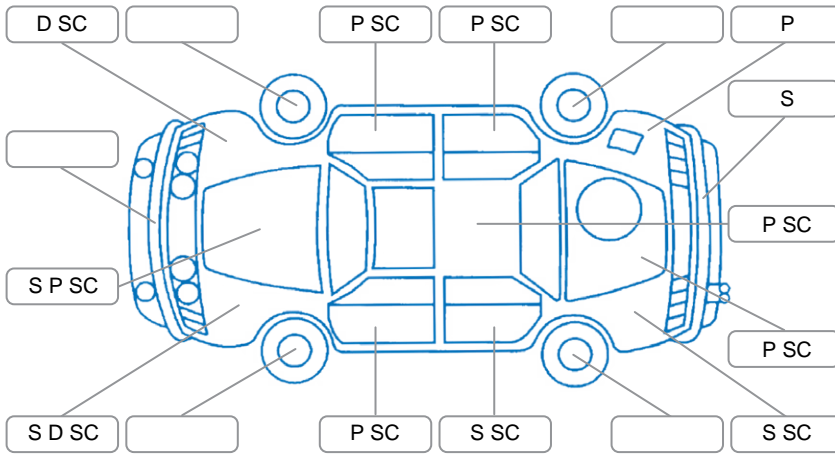

Report ID:	25,998,857	Version:	1
Created:	30 Apr 2026		

Make:	Ford	Model:	Ranger
Body Style:	Utility	Year:	2020
Rego No.:	MTC893	Rego Expiry:	11 Mar 2027
WoF Expiry:	15 Mar 2027	Odometer:	233,981 Kms
Good No.:	25998857	VIN:	MNAUM2F50KW041395
Next Service:	237,000kms	Service History:	Yes

Key
 S = Scratch R = Rust C = Crack * = Decals W = Significant scuffs
 D = Dent PT = Paint defect P = Pin dent SC = Stone Chips

Note: some defects and blemishes may not be displayed in the diagram

Body Inspection Comments

Grille broken at the top of surround.
 Right cant rail pin dented.
 Canopy spoiler missing.
 Chipped windscreen.

Conditions During Body Inspection Dry

Under Carriage and Under Bonnet Inspection Comments