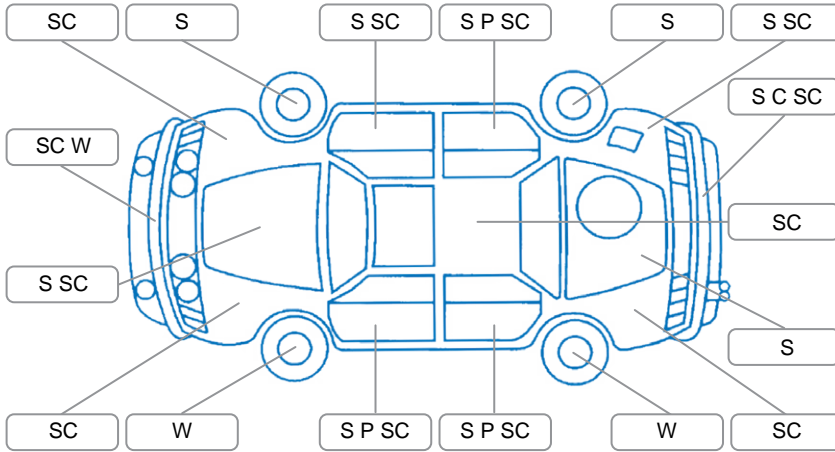

Report ID:	25,998,835	Version:	1
Created:	24 Apr 2026		

Make:	Toyota	Model:	Aqua
Body Style:	Hatchback	Year:	2015
Rego No.:	PKF960	Rego Expiry:	01 May 2026
WoF Expiry:	24 Apr 2026	Odometer:	175,675 Kms
Good No.:	25998835	VIN:	7AT0H65YX22412666
Next Service:	180,000 kms	Service History:	No

Key

S = Scratch R = Rust C = Crack * = Decals W = Significant scuffs
 D = Dent PT = Paint defect P = Pin dent SC = Stone Chips

Note: some defects and blemishes may not be displayed in the diagram

Body Inspection Comments

Left A pillar scuffed, left wing mirror repeater cracked, Chips in windscreen,

Conditions During Body Inspection Dry

Under Carriage and Under Bonnet Inspection Comments

Interior Comments

Seats:	Good
Carpets:	Good
Panels:	Good
Dashboard:	Good