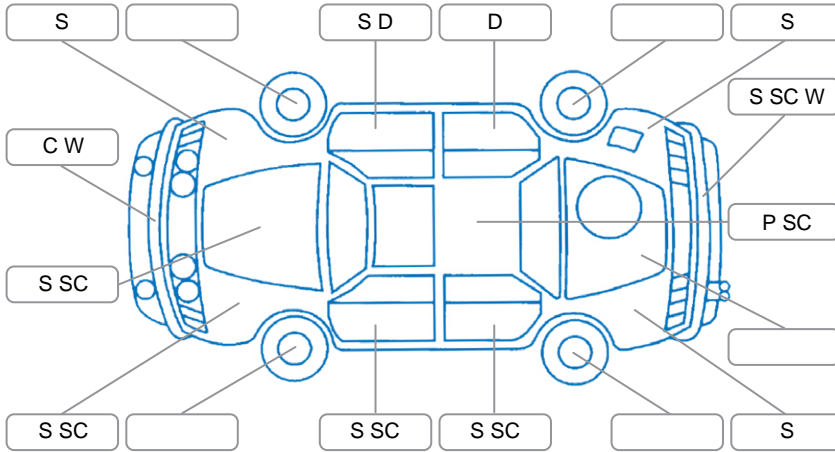

Report ID:	25,998,826	Version:	1
Created:	23 Apr 2026		

Make:	Mitsubishi	Model:	Pajero Sport
Body Style:	SUV	Year:	2021
Rego No.:	NTQ602	Rego Expiry:	21 Nov 2026
WoF Expiry:	09 Dec 2026	Odometer:	126,010 Kms
Good No.:	25998826	VIN:	MMAGUKS10MH007445
Next Service:	138,000 kms	Service History:	Yes

Key

S = Scratch R = Rust C = Crack * = Decals W = Significant scuffs
 D = Dent PT = Paint defect P = Pin dent SC = Stone Chips

Note: some defects and blemishes may not be displayed in the diagram

Body Inspection Comments

Dents right inner wheel arch, dents left cant rail, chips right A pillar
 Chips in windscreen, chips and scratches right front step plate
 Minor dents and scratches right B pillar, chips and scratches left A pillar
 Chips left front step plate, chips left inner wheel arch