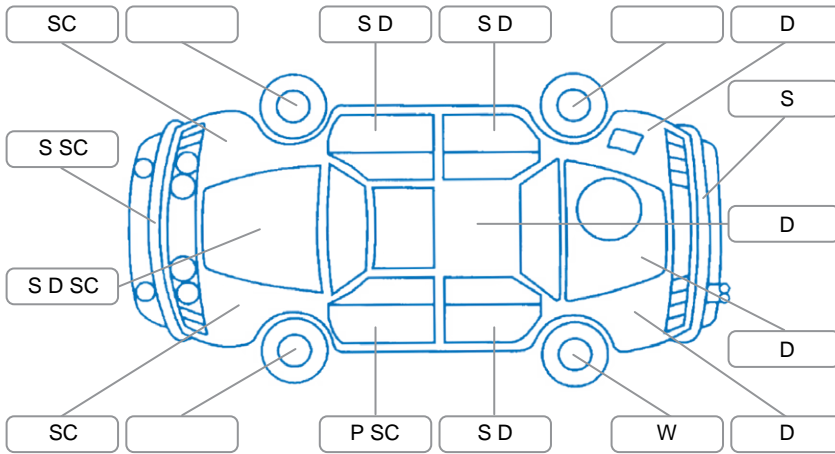

Key
 S = Scratch R = Rust C = Crack * = Decals W = Significant scuffs
 D = Dent PT = Paint defect P = Pin dent SC = Stone Chips

Note: some defects and blemishes may not be displayed in the diagram

Body Inspection Comments

Hail damage to tailgate, right quarter panel, right rear door, right front door,
 Hail damage to roof, bonnet, left and right cant rails
 chips in CVA area of windscreen

Conditions During Body Inspection: Dry Wet