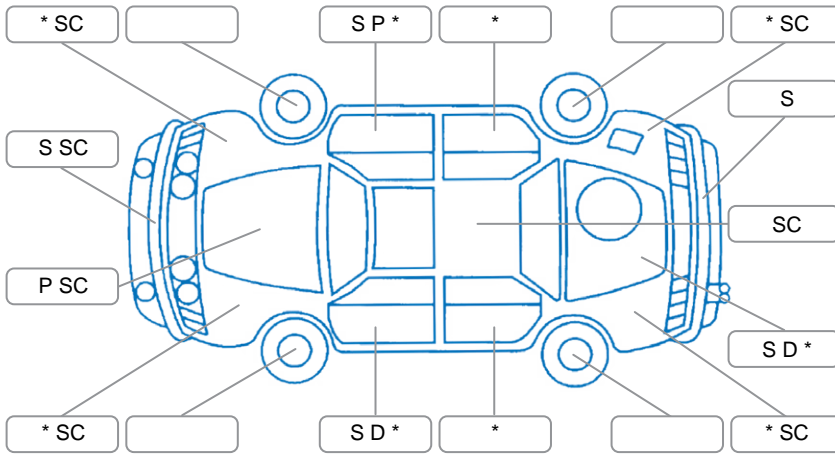

Report ID:	25,998,786	Version:	1
Created:	20 Apr 2026		

Make:	Mitsubishi	Model:	Triton
Body Style:	Utility	Year:	2018
Rego No.:	LUP351	Rego Expiry:	20 Jun 2026
WoF Expiry:	22 Apr 2026	Odometer:	164,374 Kms
Good No.:	25998786	VIN:	MMAWYKL10JH026284
Next Service:	163,300kms	Service History:	Yes

Key

S = Scratch R = Rust C = Crack * = Decals W = Significant scuffs
 D = Dent PT = Paint defect P = Pin dent SC = Stone Chips

Note: some defects and blemishes may not be displayed in the diagram

Body Inspection Comments

Conditions During Body Inspection: Dry

Under Carriage and Under Bonnet Inspection Comments

Interior Comments

Seats:	Drivers seat worn.
Carpets:	Average
Panels:	Average
Dashboard:	Steering wheel worn, screw holes.