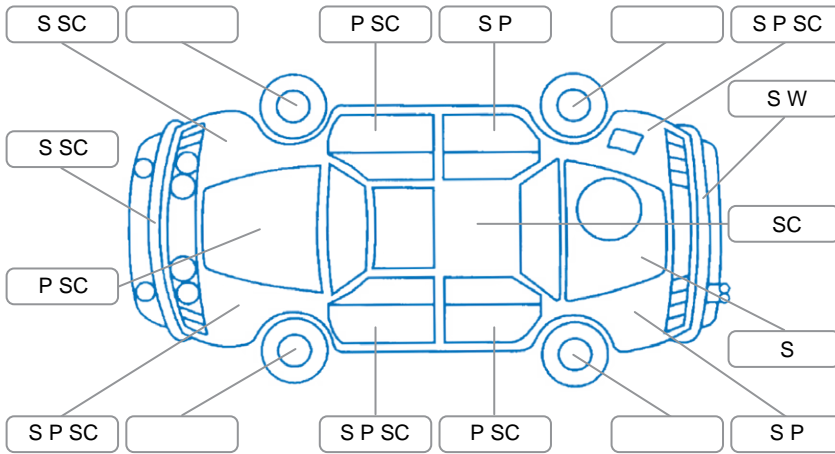

Report ID:	25,998,772	Version:	2
Created:	24 Apr 2026		

Make:	Nissan	Model:	X-Trail
Body Style:	SUV	Year:	2022
Rego No.:	PGA567	Rego Expiry:	30 May 2026
WoF Expiry:	08 May 2027	Odometer:	85,513 Kms
Good No.:	25998772	VIN:	JN1TBNT32A0070981
Next Service:	93,000 kms	Service History:	Yes

Key
 S = Scratch R = Rust C = Crack * = Decals W = Significant scuffs
 D = Dent PT = Paint defect P = Pin dent SC = Stone Chips

Note: some defects and blemishes may not be displayed in the diagram

Body Inspection Comments

Minor crack in windscreen , chips left and right A pillars
 Chips left wing mirror, scratches left rear step plate, scratches left rear step plate
 Chips, dents and minor scratches left inner wheel arch,
 Minor dents and scratches right inner wheel arch, scratches left front step plate.

Conditions During Body Inspection Wet

Under Carriage and Under Bonnet Inspection Comments

Interior Comments

Seats:	Good
Carpets:	Good
Panels:	average, tailgate interior trim cracked
Dashboard:	Average

General Comments