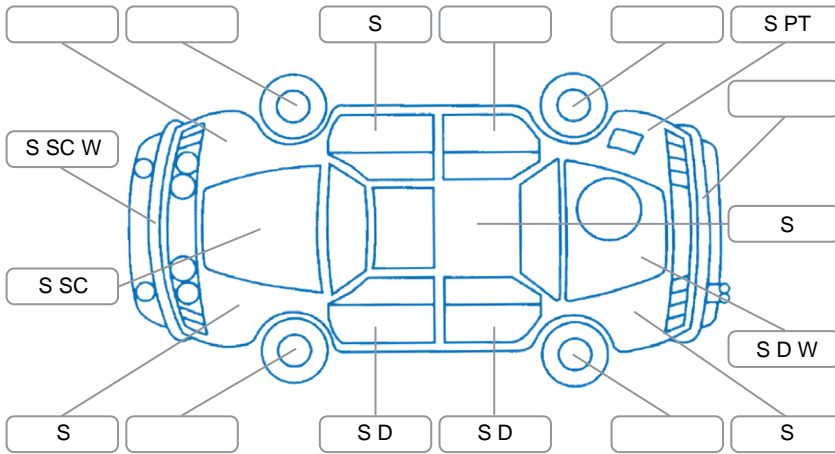

Report ID:	25,998,764	Version:	2
Created:	21 Apr 2026		

Make:	Renault	Model:	Master
Body Style:	Van	Year:	2018
Rego No.:	LKE630	Rego Expiry:	17 Nov 2026
WoF Expiry:	07 May 2026	Odometer:	107,501 Kms
Good No.:	25998764	VIN:	VF1MAF5VR58604833
Next Service:	127,000 kms	Service History:	No

Key

S = Scratch R = Rust C = Crack * = Decals W = Significant scuffs
 D = Dent PT = Paint defect P = Pin dent SC = Stone Chips

Note: some defects and blemishes may not be displayed in the diagram

Body Inspection Comments

Left wing mirror chips and scratches, left front wheel trim missing
 Scrapes left A pillar,

Conditions During Body Inspection

Wet

Under Carriage and Under Bonnet Inspection Comments

Interior Comments

Seats:	Good
Carpets:	Good
Panels:	interior cargo area left trim bent
Dashboard:	Good