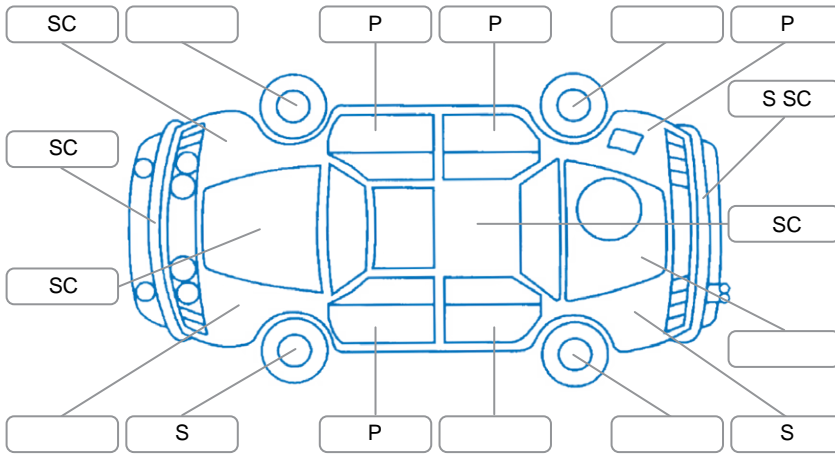

Report ID:	25,998,729	Version:	3
Created:	24 Apr 2026		

Make:	Mitsubishi	Model:	Eclipse Cross
Body Style:	SUV	Year:	2023
Rego No.:	PQU586	Rego Expiry:	25 Jan 2027
WoF Expiry:	07 May 2027	Odometer:	91,021 Kms
Good No.:	25998729	VIN:	JMFXDGL3WNZ004004
Next Service:	106,000 kms	Service History:	Yes

Key
 S = Scratch R = Rust C = Crack * = Decals W = Significant scuffs
 D = Dent PT = Paint defect P = Pin dent SC = Stone Chips

Note: some defects and blemishes may not be displayed in the diagram

Body Inspection Comments

Conditions During Body Inspection: Dry

Under Carriage and Under Bonnet Inspection Comments

RR tyre is worn on inside shoulders.

Interior Comments

Seats:	Good
Carpets:	Good
Panels:	Good
Dashboard:	Good

General Comments