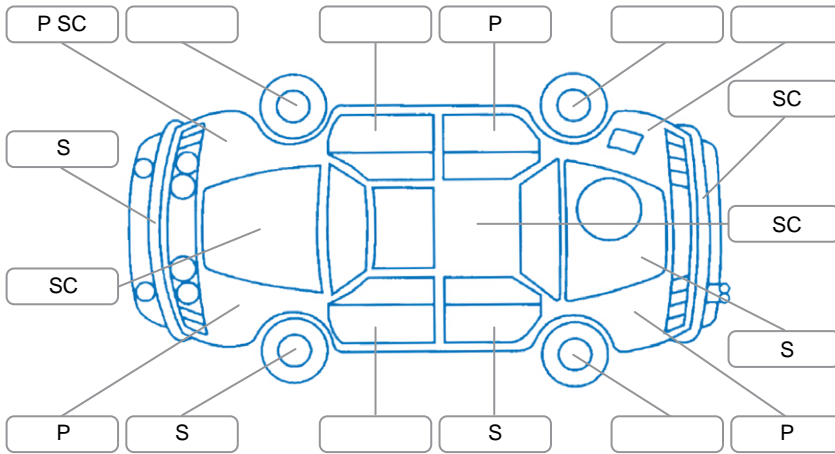

Report ID:	25,998,717	Version:	2
Created:	17 Apr 2026		

Make:	Toyota	Model:	Camry
Body Style:	Sedan	Year:	2022
Rego No.:	PKH830	Rego Expiry:	09 Aug 2026
WoF Expiry:	10 Aug 2026	Odometer:	60,790 Kms
Good No.:	25998717	VIN:	JTNBA3HK703021743
Next Service:	70,805 km	Service History:	Yes

Key
 S = Scratch R = Rust C = Crack * = Decals W = Significant scuffs
 D = Dent PT = Paint defect P = Pin dent SC = Stone Chips

Note: some defects and blemishes may not be displayed in the diagram

Body Inspection Comments