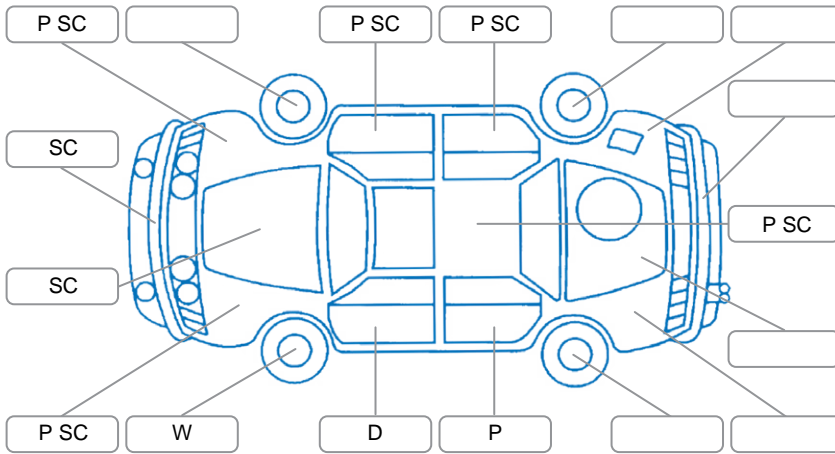

Key

S = Scratch R = Rust C = Crack * = Decals W = Significant scuffs
 D = Dent PT = Paint defect P = Pin dent SC = Stone Chips

Note: some defects and blemishes may not be displayed in the diagram

Body Inspection Comments

Conditions During Body Inspection

Under Carriage and Under Bonnet Inspection Comments

Clean

Interior Comments

Seats:	Good
Carpets:	Good
Panels:	Good
Dashboard:	Good

General Comments

Road Conditions During Test Drive	Dry		
Engine Timing Mechanism	Timing Chain		
Evidence of Cam Belt Replacement	<input type="checkbox"/> Yes	<input type="checkbox"/> No	Kms
Inspected by:	Allan McLay		
Published by:	Allan McLay		
Inspection Date:	10 Apr 2026		