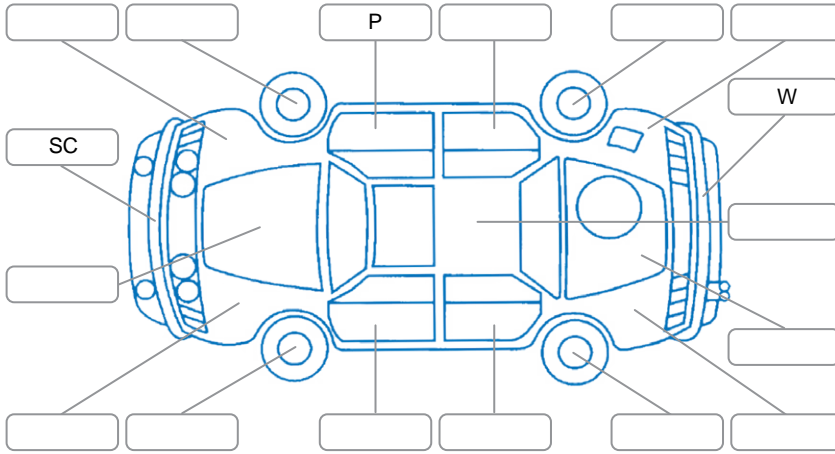

Key

S = Scratch R = Rust C = Crack * = Decals W = Significant scuffs
 D = Dent PT = Paint defect P = Pin dent SC = Stone Chips

Note: some defects and blemishes may not be displayed in the diagram

Body Inspection Comments

Conditions During Body Inspection: Dry

Under Carriage and Under Bonnet Inspection Comments

Interior Comments

Seats:	Good
Carpets:	Good
Panels:	Good
Dashboard:	Good

General Comments

4WD

Road Conditions During Test Drive	Dry	
Engine Timing Mechanism	Timing Chain	
Evidence of Cam Belt Replacement	<input type="checkbox"/> Yes <input type="checkbox"/> No	Kms
Inspected by:	Haden Brown	
Published by:	Kate Gibson	
Inspection Date:	07 Apr 2026	