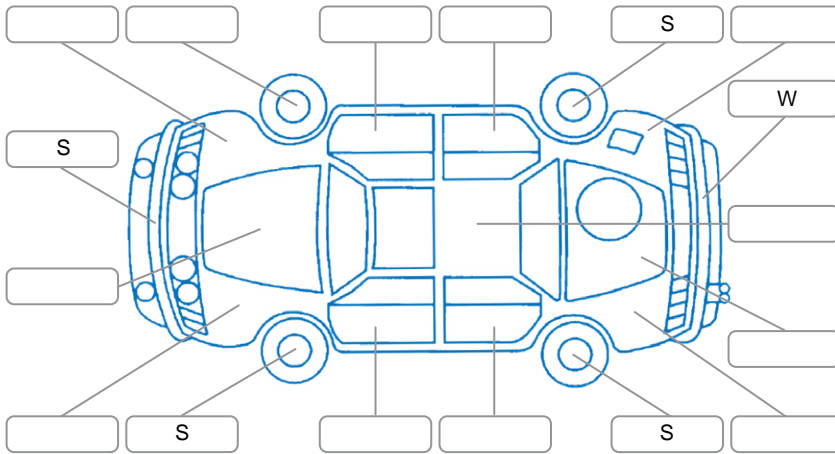

Key
 S = Scratch R = Rust C = Crack * = Decals W = Significant scuffs
 D = Dent PT = Paint defect P = Pin dent SC = Stone Chips

Note: some defects and blemishes may not be displayed in the diagram

Body Inspection Comments

General Comments

Petrol turbo 535i wagon.

Road Conditions During Test Drive	Dry
Engine Timing Mechanism	Timing Chain
Evidence of Cam Belt Replacement	<input type="checkbox"/> Yes <input type="checkbox"/> No Kms
Inspected by:	Daryll Timms
Published by:	Daryll Timms
Inspection Date:	01 Apr 2026