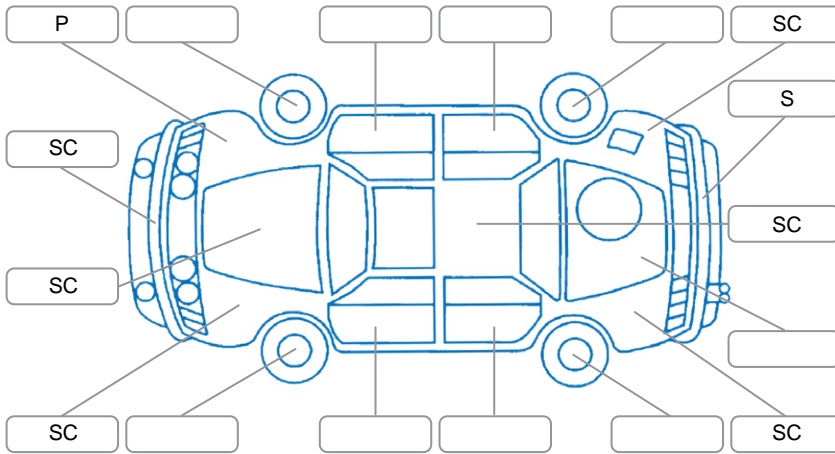

Report ID:	25,998,651	Version:	1
Created:	27 Mar 2026		

Make:	Ford	Model:	Ranger
Body Style:	Utility	Year:	2023
Rego No.:	PTS651	Rego Expiry:	16 Sep 2026
WoF Expiry:	12 Feb 2027	Odometer:	82,233 Kms
Good No.:	25998651	VIN:	MPBCMFF70NX463979
Next Service:	91,000km	Service History:	Yes

Key

S = Scratch R = Rust C = Crack * = Decals W = Significant scuffs
 D = Dent PT = Paint defect P = Pin dent SC = Stone Chips

Note: some defects and blemishes may not be displayed in the diagram

Body Inspection Comments

Conditions During Body Inspection: Wet

Under Carriage and Under Bonnet Inspection Comments

Interior Comments

Seats:	Good
Carpets:	Good
Panels:	Good
Dashboard:	Good

General Comments

Road Conditions During Test Drive	Wet	
Engine Timing Mechanism	Timing Chain	
Evidence of Cam Belt Replacement	<input type="checkbox"/> Yes <input type="checkbox"/> No	Kms
Inspected by:	Blair Robertson	
Published by:	Blair Robertson	
Inspection Date:	27 Mar 2026	