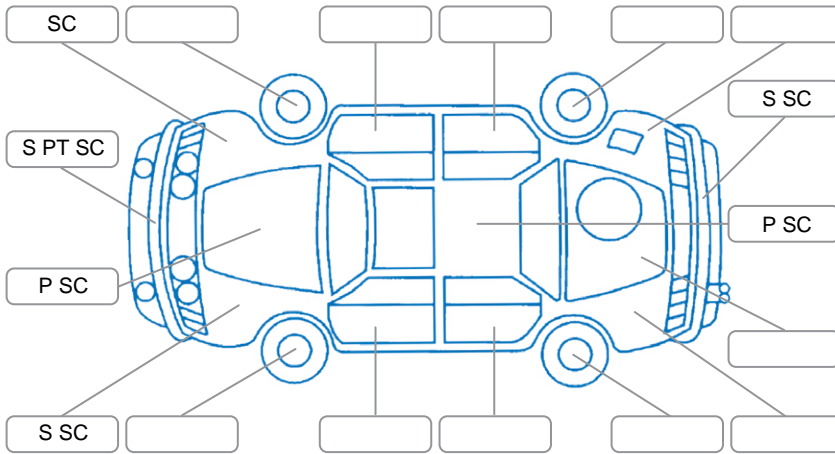

Report ID:	25,998,646	Version:	2
Created:	29 May 2026		

Make:	Hyundai	Model:	Santa FE
Body Style:	SUV	Year:	2023
Rego No.:	PTD276	Rego Expiry:	13 May 2026
WoF Expiry:	14 Feb 2027	Odometer:	108,379 Kms
Good No.:	25998646	VIN:	KMHS281HWPU463162
Next Service:	108,215 kms	Service History:	Yes

**Key**

S = Scratch    R = Rust    C = Crack    \* = Decals    W = Significant scuffs  
 D = Dent    PT = Paint defect    P = Pin dent    SC = Stone Chips

Note: some defects and blemishes may not be displayed in the diagram

**Body Inspection Comments**

Holes in roof from iridium device, Chips in windscreen

Conditions During Body Inspection

Wet

**Under Carriage and Under Bonnet Inspection Comments**

Minor leak from rear diff

**Interior Comments**