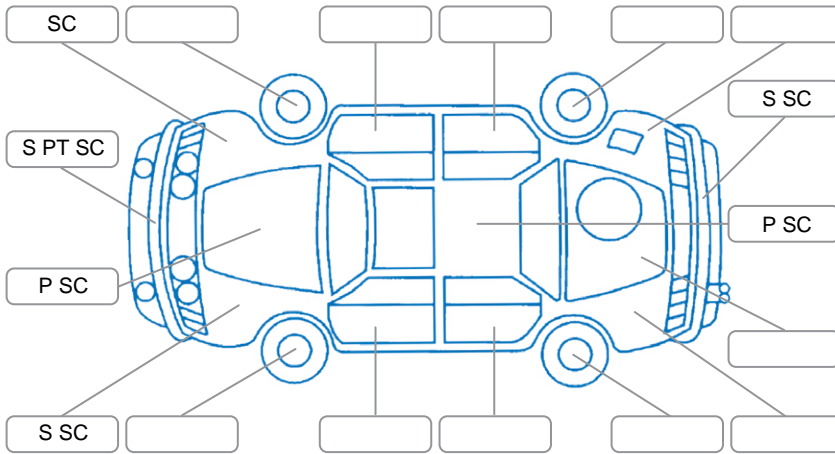

Report ID:	25,998,646	Version:	1
Created:	27 Mar 2026		

Make:	Hyundai	Model:	Santa FE
Body Style:	SUV	Year:	2023
Rego No.:	PTD276	Rego Expiry:	13 May 2026
WoF Expiry:	14 Feb 2027	Odometer:	108,379 Kms
Good No.:	25998646	VIN:	KMHS281HWPU463162
Next Service:	108,215 kms	Service History:	Yes

Key

S = Scratch R = Rust C = Crack * = Decals W = Significant scuffs
 D = Dent PT = Paint defect P = Pin dent SC = Stone Chips

Note: some defects and blemishes may not be displayed in the diagram

Body Inspection Comments

Conditions During Body Inspection: Wet

Under Carriage and Under Bonnet Inspection Comments

Minor leak from rear diff

Interior Comments

Seats:	Good
Carpets:	Good
Panels:	Good
Dashboard:	Good

General Comments