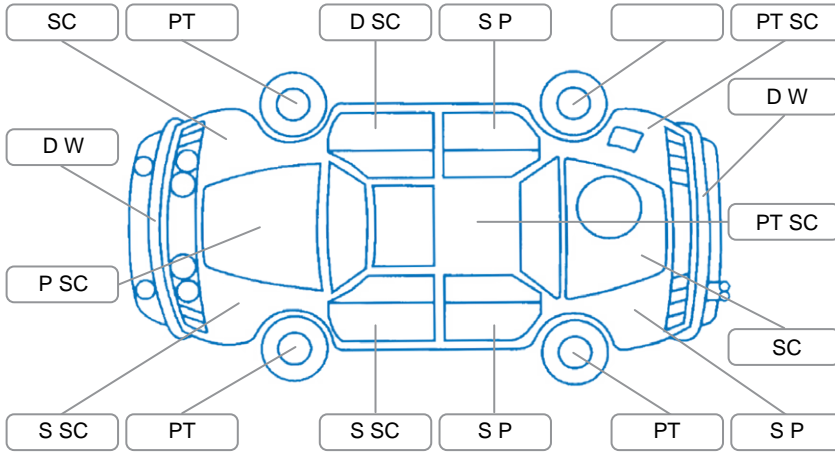

Report ID:	25,998,614	Version:	3
Created:	24 Mar 2026		

Make:	Hyundai	Model:	Santa FE
Body Style:	SUV	Year:	2020
Rego No.:	NCA689	Rego Expiry:	09 May 2026
WoF Expiry:	17 Nov 2026	Odometer:	194,361 Kms
Good No.:	25998614	VIN:	KMHS281CSLU296499
Next Service:	200,000 kms	Service History:	Yes

Key

S = Scratch R = Rust C = Crack * = Decals W = Significant scuffs
 D = Dent PT = Paint defect P = Pin dent SC = Stone Chips

Note: some defects and blemishes may not be displayed in the diagram

Body Inspection Comments

- Chips in windscreen
- Minor dents B pillars and right inner wheel arch
- Crack in grille

Conditions During Body Inspection: Dry

Under Carriage and Under Bonnet Inspection Comments

Interior Comments

Seats:	Good
Carpets:	Good
Panels:	Average
Dashboard:	holes in dash

General Comments

- Extra aerial fitted to front left guard
- Holes interior roof hood lining
- Partial service history

Road Conditions During Test Drive	Dry
Engine Timing Mechanism	Timing Chain
Evidence of Cam Belt Replacement	<input type="checkbox"/> Yes <input type="checkbox"/> No Kms