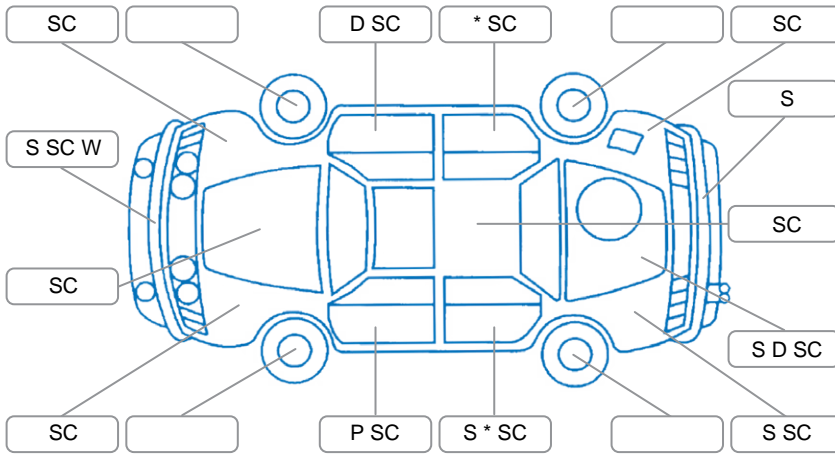

Report ID:	25,998,577	Version:	3
Created:	08 Jun 2026		

Make:	Ford	Model:	Ranger
Body Style:	Utility	Year:	2023
Rego No.:	QZB547	Rego Expiry:	07 Feb 2026
WoF Expiry:	22 Jun 2027	Odometer:	76,319 Kms
Good No.:	25998577	VIN:	MPBCMFF70NX435682
Next Service:	86,310 kms	Service History:	No

Key
 S = Scratch R = Rust C = Crack * = Decals W = Significant scuffs
 D = Dent PT = Paint defect P = Pin dent SC = Stone Chips

Note: some defects and blemishes may not be displayed in the diagram

Body Inspection Comments

Cargo roller cover not working from remote, decals on front and rear windows
 Chips and scratches left cab corner, chips right cab corner

Conditions During Body Inspection: Wet

Under Carriage and Under Bonnet Inspection Comments

Interior Comments

Seats:	right front seat base leather cracked
Carpets:	Good
Panels:	Good
Dashboard:	Good

General Comments

Road Conditions During Test Drive	Wet
Engine Timing Mechanism	Timing Chain
Evidence of Cam Belt Replacement	<input type="checkbox"/> Yes <input type="checkbox"/> No Kms
Inspected by:	Dean Sinclair
Published by:	Dean Sinclair
Inspection Date:	17 Mar 2026