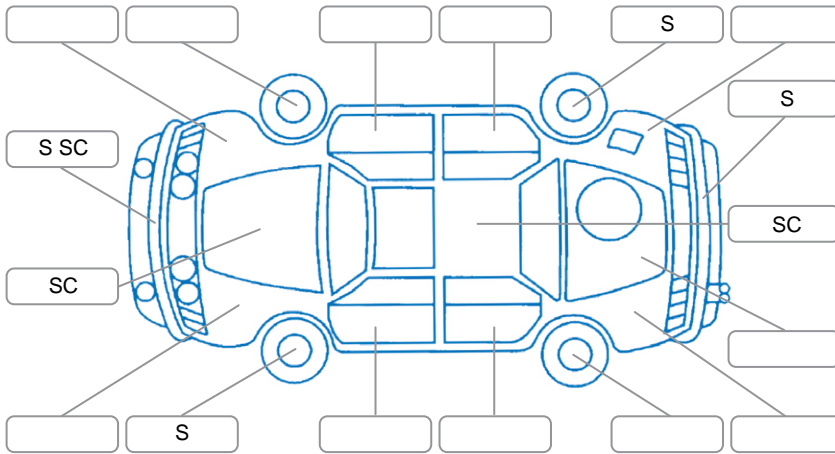

**Key**  
 S = Scratch    R = Rust    C = Crack    \* = Decals    W = Significant scuffs  
 D = Dent    PT = Paint defect    P = Pin dent    SC = Stone Chips

Note: some defects and blemishes may not be displayed in the diagram

### Body Inspection Comments

Front number dented & plate held in by one screw.  
 Right sideskirt scratched.

Conditions During Body Inspection    Dry

### Under Carriage and Under Bonnet Inspection Comments

Coolant level is below the minimum mark in reservoir.  
 RR tyre below minimum legal tread depth.