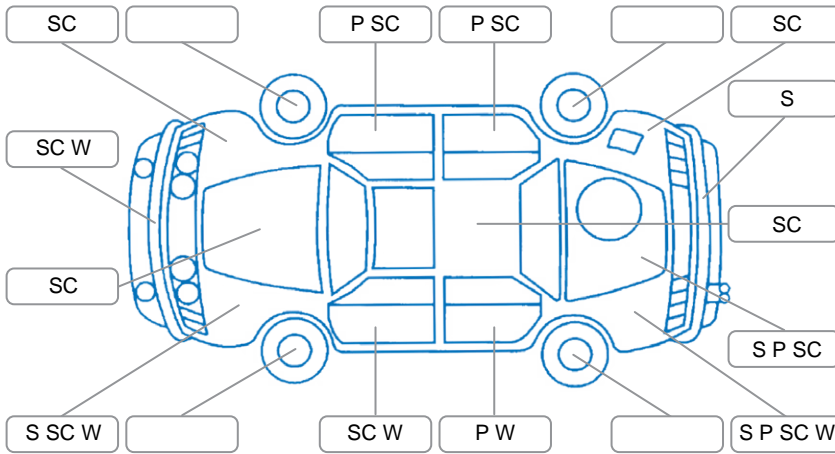

Report ID:	25,998,531	Version:	1
Created:	11 Mar 2026		

Make:	Mitsubishi	Model:	Triton
Body Style:	Utility	Year:	2019
Rego No.:	LYY591	Rego Expiry:	30 Jul 2026
WoF Expiry:	03 Feb 2027	Odometer:	203,128 Kms
Good No.:	25998531	VIN:	MMAJYKK10JH025559
Next Service:	206,000kms	Service History:	Yes

Key

S = Scratch R = Rust C = Crack * = Decals W = Significant scuffs
D = Dent PT = Paint defect P = Pin dent SC = Stone Chips

Note: some defects and blemishes may not be displayed in the diagram

Body Inspection Comments

Right tail light cracked.
Rear bumper step pin dented.
Drivers door seal damaged.

Conditions During Body Inspection Dry

Under Carriage and Under Bonnet Inspection Comments

Engine under trays / bash plates dented.

Interior Comments

Seats: Rip in drivers seat.
Carpets: Average
Panels: Average
Dashboard: Steering wheel worn.

General Comments

2WD diesel auto d/cab ute.

Road Conditions During Test Drive	Dry		
Engine Timing Mechanism	Timing Chain		
Evidence of Cam Belt Replacement	<input type="checkbox"/> Yes	<input type="checkbox"/> No	Kms
Inspected by:	Daryll Timms		
Published by:	Daryll Timms		
Inspection Date:	11 Mar 2026		