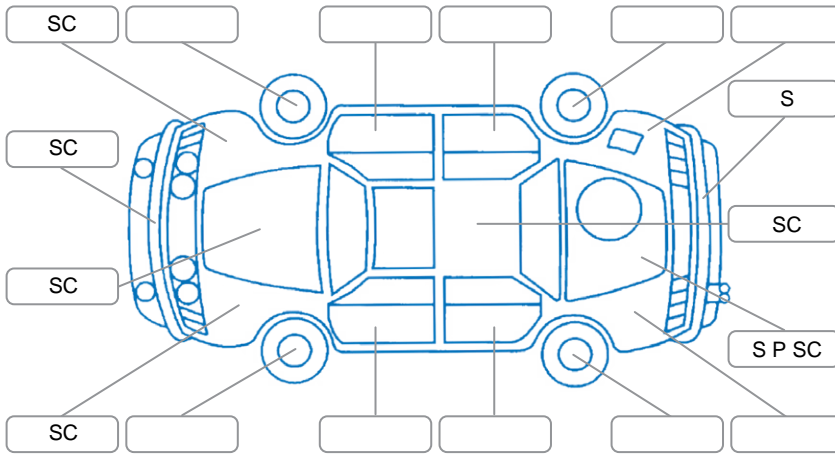

Report ID:	25,998,391	Version:	5
Created:	06 May 2026		

Make:	Ford	Model:	Ranger
Body Style:	Utility	Year:	2022
Rego No.:	PBZ666	Rego Expiry:	21 May 2026
WoF Expiry:	04 Feb 2027	Odometer:	142,420 Kms
Good No.:	25998391	VIN:	MPBUMFF60MX372730
Next Service:	145,000km	Service History:	Yes

**Key**  
 S = Scratch    R = Rust    C = Crack    \* = Decals    W = Significant scuffs  
 D = Dent    PT = Paint defect    P = Pin dent    SC = Stone Chips

Note: some defects and blemishes may not be displayed in the diagram