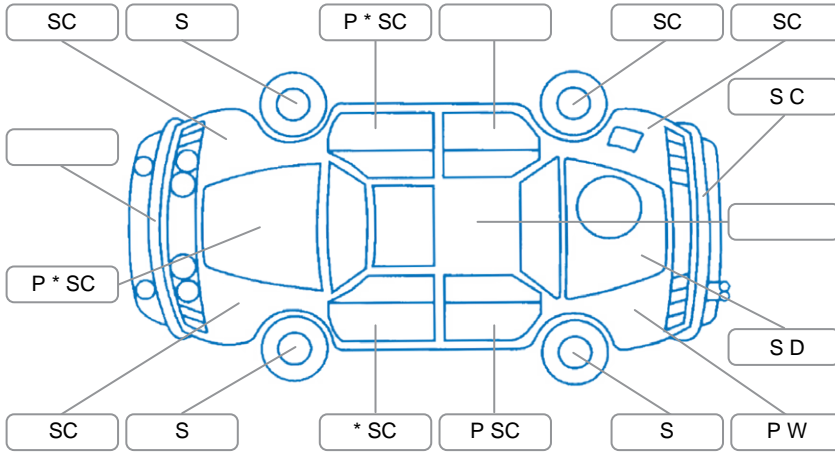

Report ID:	25,998,358	Version:	1
Created:	25 Feb 2026		

Make:	Volkswagen	Model:	T6
Body Style:	People Mover	Year:	2018
Rego No.:	LWS767	Rego Expiry:	18 Jun 2026
WoF Expiry:	11 Jul 2026	Odometer:	176,342 Kms
Good No.:	25998358	VIN:	WV2ZZZ7HZKH012990
Next Service:	unknown	Service History:	No

**Key**

S = Scratch    R = Rust    C = Crack    \* = Decals    W = Significant scuffs  
 D = Dent    PT = Paint defect    P = Pin dent    SC = Stone Chips

Note: some defects and blemishes may not be displayed in the diagram

**Interior Comments**

Seats:	1 rear buckle damaged, some seats removed.
Carpets:	Average
Panels:	Headlining stained.
Dashboard:	Steering wheel worn.

**General Comments**

Left front window not working from master switch.  
 Diesel auto T6 van.