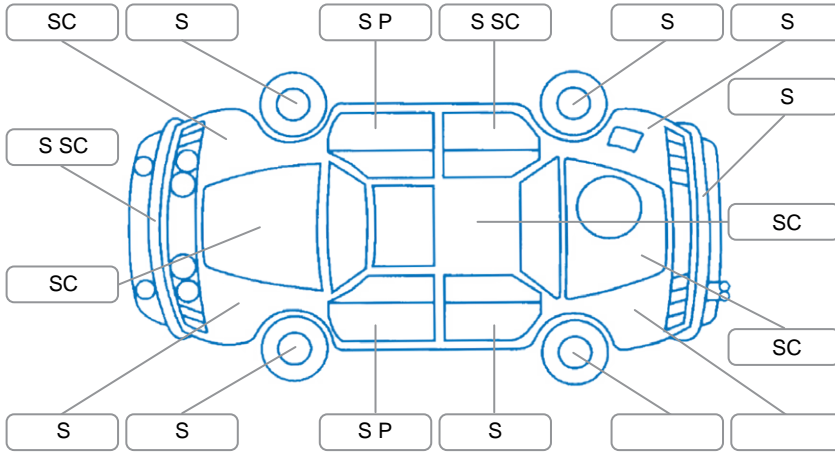

Report ID:	25,991,401	Version:	3
Created:	02 Mar 2026		

Make:	Toyota	Model:	Rav4
Body Style:	SUV	Year:	2022
Rego No.:	PKC540	Rego Expiry:	30 Dec 2025
WoF Expiry:	20 Jan 2027	Odometer:	106,452 Kms
Good No.:	25991401	VIN:	JTMZ43FV60D131247
Next Service:	115,091	Service History:	Yes

**Key**

S = Scratch    R = Rust    C = Crack    \* = Decals    W = Significant scuffs  
 D = Dent    PT = Paint defect    P = Pin dent    SC = Stone Chips

Note: some defects and blemishes may not be displayed in the diagram