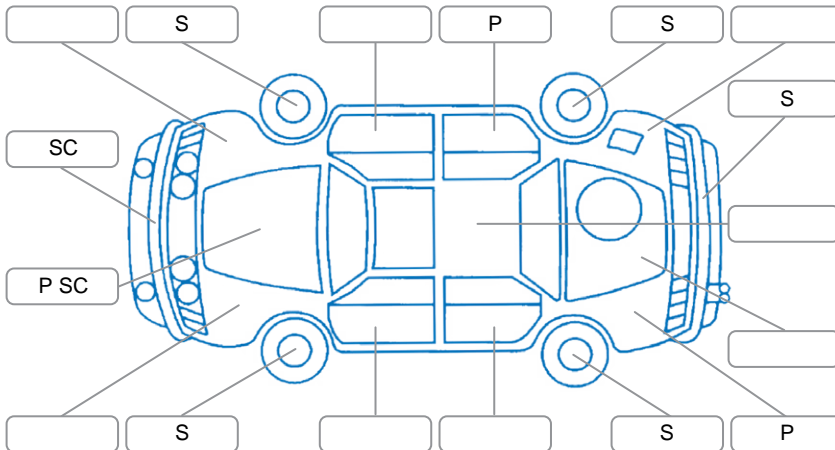

Report ID:	25,965,814	Version:	3
Created:	08 Jul 2026		

Make:	Ford	Model:	Transit
Body Style:	Van	Year:	2022
Rego No.:	PRC761	Rego Expiry:	15 Dec 2026
WoF Expiry:	15 Dec 2026	Odometer:	45,284 Kms
Good No.:	25965814	VIN:	WF03XXTTG3NM83871
Next Service:	53,000kms	Service History:	No

**Key**  
 S = Scratch    R = Rust    C = Crack    \* = Decals    W = Significant scuffs  
 D = Dent    PT = Paint defect    P = Pin dent    SC = Stone Chips

Note: some defects and blemishes may not be displayed in the diagram