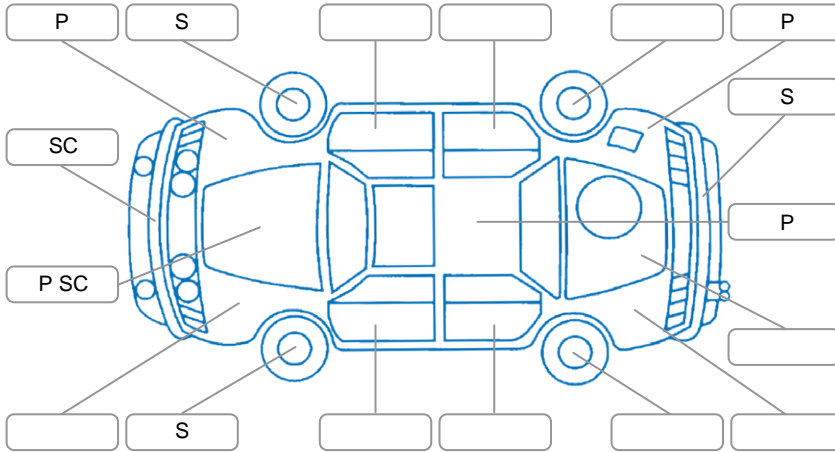

Key

S = Scratch R = Rust C = Crack * = Decals W = Significant scuffs
 D = Dent PT = Paint defect P = Pin dent SC = Stone Chips

Note: some defects and blemishes may not be displayed in the diagram

Body Inspection Comments

Front toy eye cover missing.

Conditions During Body Inspection

Dry

Under Carriage and Under Bonnet Inspection Comments

Interior Comments

Seats:	Good
Carpets:	Good
Panels:	Good
Dashboard:	Good

General Comments