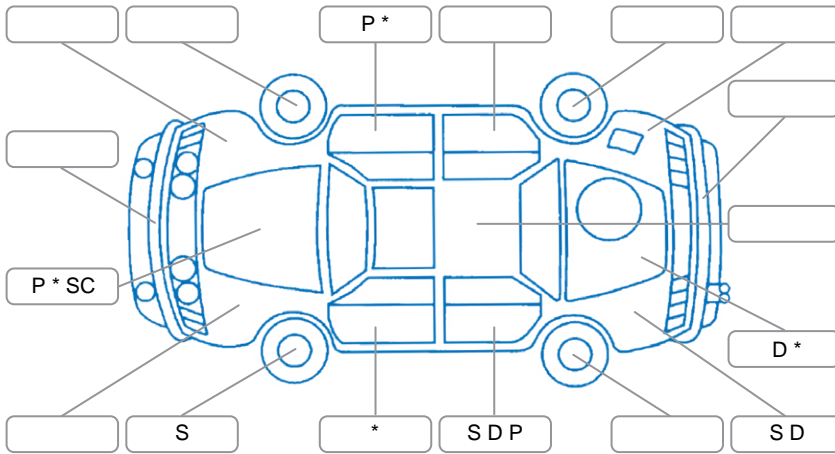

Report ID:	25,965,795	Version:	1
Created:	20 Jun 2026		

Make:	Toyota	Model:	Hiace
Body Style:	Van	Year:	2019
Rego No.:	LZF200	Rego Expiry:	11 Mar 2027
WoF Expiry:	12 Mar 2027	Odometer:	71,178 Kms
Good No.:	25965795	VIN:	JTFHT02P105031580
Next Service:	83,000kms	Service History:	No

Key
 S = Scratch R = Rust C = Crack * = Decals W = Significant scuffs
 D = Dent PT = Paint defect P = Pin dent SC = Stone Chips

Note: some defects and blemishes may not be displayed in the diagram

Body Inspection Comments

Conditions During Body Inspection: Dry

Under Carriage and Under Bonnet Inspection Comments

Interior Comments

Seats:	Good
Carpets:	Good
Panels:	Good
Dashboard:	Good

General Comments

Road Conditions During Test Drive	Dry	
Engine Timing Mechanism	Cambelt	
Evidence of Cam Belt Replacement	<input type="checkbox"/> Yes	<input checked="" type="checkbox"/> No
Inspected by:	LukaAjitvan Woerden	
Published by:	LukaAjitvan Woerden	
Inspection Date:	20 Jun 2026	