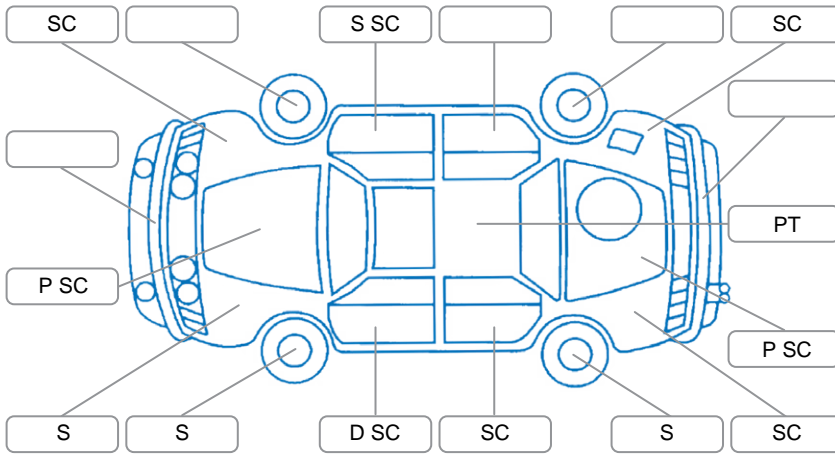

Report ID:	25,965,776	Version:	1
Created:	19 Jun 2026		

Make:	Toyota	Model:	Hiace
Body Style:	Minibus	Year:	2020
Rego No.:	MYA150	Rego Expiry:	22 Sep 2026
WoF Expiry:	24 Sep 2026	Odometer:	80,189 Kms
Good No.:	25965776	VIN:	JTFST22P900040137
Next Service:	76,000 Kms	Service History:	Yes

Key
 S = Scratch R = Rust C = Crack * = Decals W = Significant scuffs
 D = Dent PT = Paint defect P = Pin dent SC = Stone Chips

Note: some defects and blemishes may not be displayed in the diagram

Body Inspection Comments

Dent/Gouge in LH sill.

Conditions During Body Inspection

Dry

Under Carriage and Under Bonnet Inspection Comments

Interior Comments

Seats:	Good
Carpets:	Good
Panels:	Good
Dashboard:	Good

General Comments

Tools missing.
 12 seater mini bus.