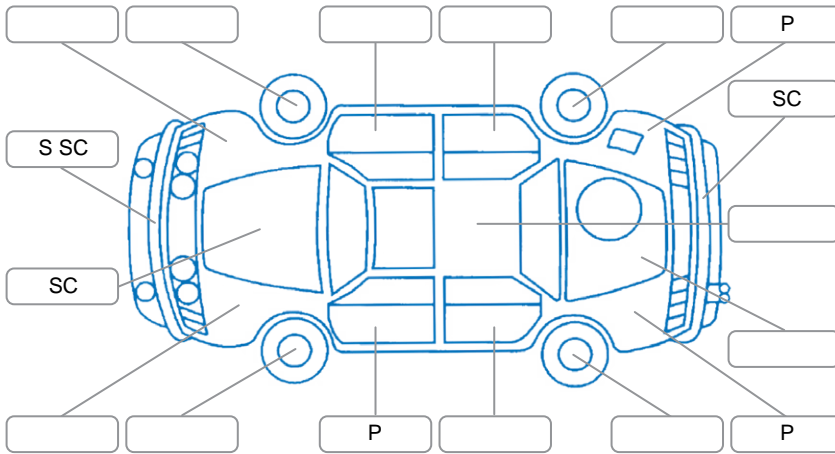

Report ID:	25,965,748	Version:	4
Created:	02 Jul 2026		

Make:	Ford	Model:	Everest
Body Style:	SUV	Year:	2021
Rego No.:	NUM581	Rego Expiry:	19 Jul 2026
WoF Expiry:	16 Jul 2027	Odometer:	62,734 Kms
Good No.:	25965748	VIN:	MNAAXXMAWAMR23236
Next Service:	69,000 kms	Service History:	Yes

Key
 S = Scratch R = Rust C = Crack * = Decals W = Significant scuffs
 D = Dent PT = Paint defect P = Pin dent SC = Stone Chips

Note: some defects and blemishes may not be displayed in the diagram

Body Inspection Comments

Conditions During Body Inspection: Dry

Under Carriage and Under Bonnet Inspection Comments

Interior Comments

Seats:	Good
Carpets:	Good
Panels:	Good
Dashboard:	Good

General Comments

Road Conditions During Test Drive	Dry
Engine Timing Mechanism	Cambelt
Evidence of Cam Belt Replacement	<input type="checkbox"/> Yes <input type="checkbox"/> No Kms
Inspected by:	LukaAjitvan Woerden
Published by:	Kate Gibson
Inspection Date:	19 Jun 2026