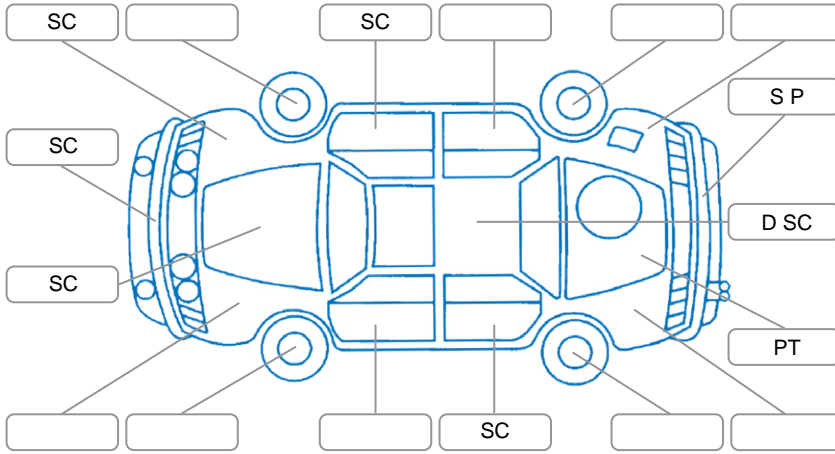

Report ID:	25,965,730	Version:	2
Created:	18 Jun 2026		

Make:	Toyota	Model:	Rav4
Body Style:	SUV	Year:	2018
Rego No.:	LQF163	Rego Expiry:	23 Oct 2026
WoF Expiry:	04 Sep 2026	Odometer:	184,055 Kms
Good No.:	25965730	VIN:	JTMWDREV10J163404
Next Service:	195,000	Service History:	Yes

Key

S = Scratch R = Rust C = Crack * = Decals W = Significant scuffs
 D = Dent PT = Paint defect P = Pin dent SC = Stone Chips

Note: some defects and blemishes may not be displayed in the diagram

Body Inspection Comments

Conditions During Body Inspection: Wet

Under Carriage and Under Bonnet Inspection Comments

Interior Comments

Seats:	Front seats are stained.
Carpets:	Average
Panels:	Average
Dashboard:	Good

General Comments