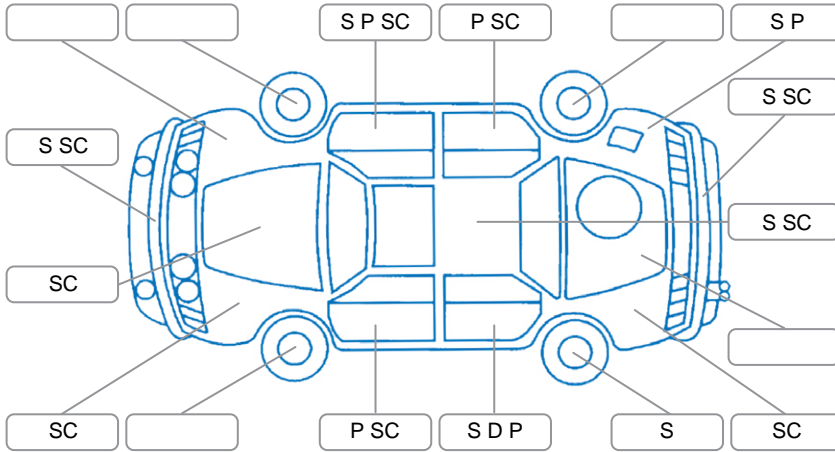

Report ID:	25,965,674	Version:	3
Created:	24 Jun 2026		

Make:	Toyota	Model:	Corolla
Body Style:	Hatchback	Year:	2021
Rego No.:	NMZ691	Rego Expiry:	30 Nov 2026
WoF Expiry:	29 May 2027	Odometer:	40,935 Kms
Good No.:	25965674	VIN:	JTNK93BE903031203
Next Service:	55,000 Kms	Service History:	Yes

Key

S = Scratch R = Rust C = Crack * = Decals W = Significant scuffs
 D = Dent PT = Paint defect P = Pin dent SC = Stone Chips

Note: some defects and blemishes may not be displayed in the diagram

Body Inspection Comments

Conditions During Body Inspection: Dry

Under Carriage and Under Bonnet Inspection Comments

Interior Comments

Seats:	Good
Carpets:	Good
Panels:	Good
Dashboard:	Good

General Comments

Road Conditions During Test Drive	Dry
Engine Timing Mechanism	Timing Chain
Evidence of Cam Belt Replacement	<input type="checkbox"/> Yes <input type="checkbox"/> No Kms