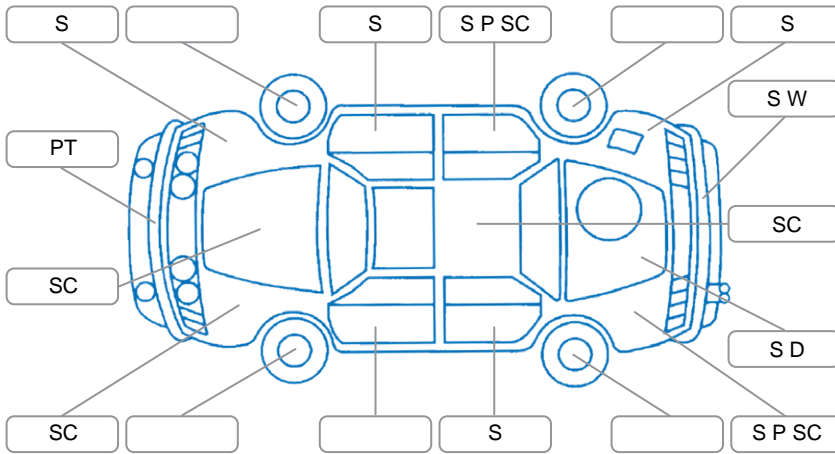

**Key**  
 S = Scratch    R = Rust    C = Crack    \* = Decals    W = Significant scuffs  
 D = Dent    PT = Paint defect    P = Pin dent    SC = Stone Chips

Note: some defects and blemishes may not be displayed in the diagram

### Body Inspection Comments

Holes in centre console, chips in windscreen

Conditions During Body Inspection

Wet