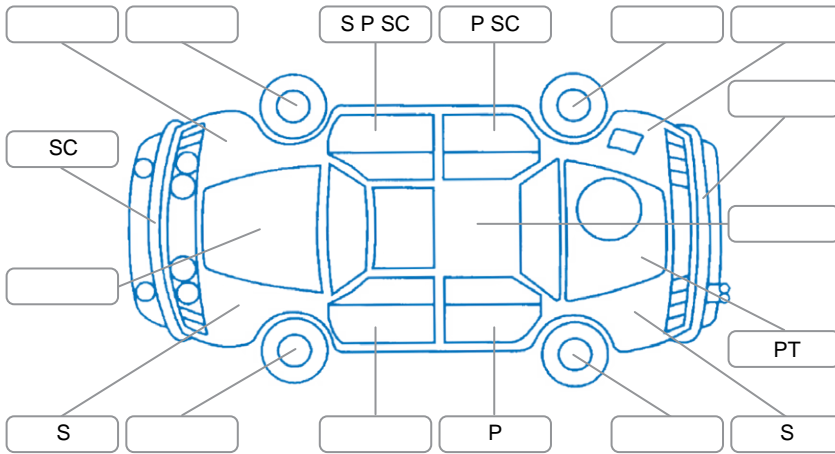

Report ID:	25,965,642	Version:	1
Created:	16 Jun 2026		

Make:	Ford	Model:	Ranger
Body Style:	Utility	Year:	2020
Rego No.:	NDW809	Rego Expiry:	11 Nov 2026
WoF Expiry:	19 Nov 2026	Odometer:	61,245 Kms
Good No.:	25965642	VIN:	MPBUMFF50LX278492
Next Service:	68,000 kms	Service History:	Yes

Key
 S = Scratch R = Rust C = Crack * = Decals W = Significant scuffs
 D = Dent PT = Paint defect P = Pin dent SC = Stone Chips

Note: some defects and blemishes may not be displayed in the diagram

Body Inspection Comments

Right front interior door seal torn

Conditions During Body Inspection

Dry

Under Carriage and Under Bonnet Inspection Comments

Interior Comments

Seats:	Good
Carpets:	Good
Panels:	Good
Dashboard:	Good

General Comments