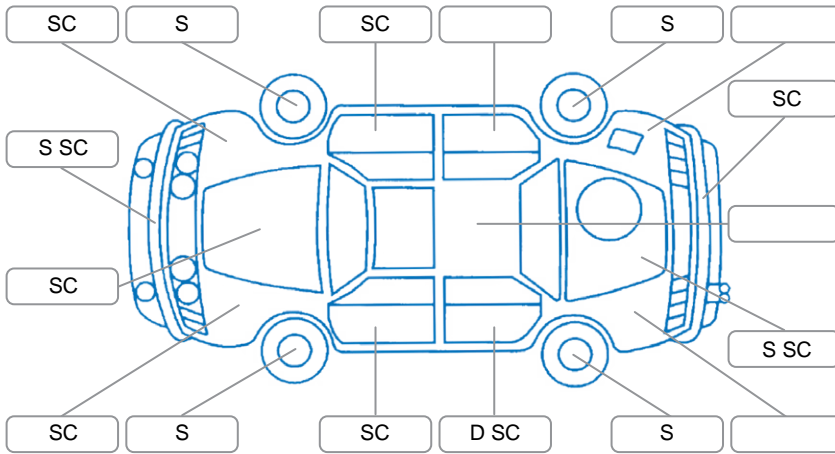

Report ID:	25,965,619	Version:	1
Created:	11 Jun 2026		

Make:	Mazda	Model:	Mazda3
Body Style:	Hatchback	Year:	2022
Rego No.:	PGS284	Rego Expiry:	07 Dec 2026
WoF Expiry:	06 Apr 2027	Odometer:	40,180 Kms
Good No.:	25965619	VIN:	JM0BP2H7A01203947
Next Service:	52,000 Kms	Service History:	Yes

Key
 S = Scratch R = Rust C = Crack * = Decals W = Significant scuffs
 D = Dent PT = Paint defect P = Pin dent SC = Stone Chips

Note: some defects and blemishes may not be displayed in the diagram

Body Inspection Comments

Conditions During Body Inspection: Dry

Under Carriage and Under Bonnet Inspection Comments

Interior Comments

Seats:	Good
Carpets:	Good
Panels:	Good
Dashboard:	Good

General Comments

Road Conditions During Test Drive	Dry	
Engine Timing Mechanism	Timing Chain	
Evidence of Cam Belt Replacement	<input type="checkbox"/> Yes <input type="checkbox"/> No	Kms
Inspected by:	Caleb Spicer Lee	
Published by:	Caleb Spicer Lee	
Inspection Date:	11 Jun 2026	