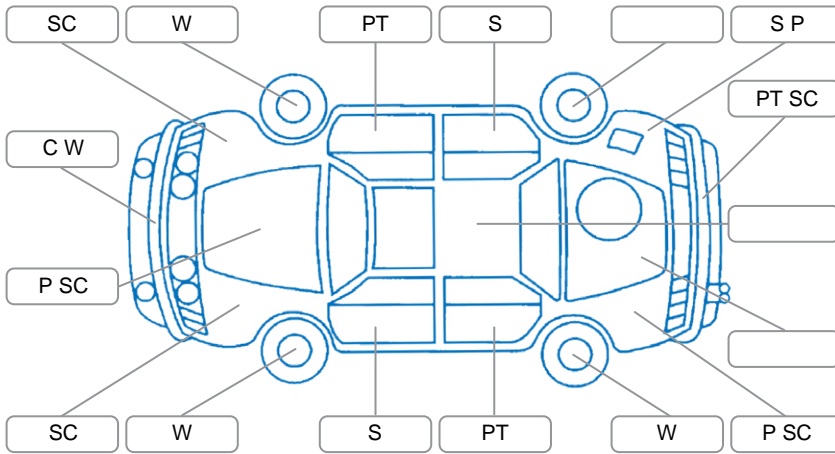

Report ID:	25,965,571	Version:	3
Created:	11 Jun 2026		

Make:	Toyota	Model:	Corolla
Body Style:	Hatchback	Year:	2022
Rego No.:	PGN227	Rego Expiry:	18 Nov 2026
WoF Expiry:	15 Jul 2026	Odometer:	63,203 Kms
Good No.:	25965571	VIN:	JTNK93BE703043088
Next Service:	73000	Service History:	Yes

Key
 S = Scratch R = Rust C = Crack * = Decals W = Significant scuffs
 D = Dent PT = Paint defect P = Pin dent SC = Stone Chips

Note: some defects and blemishes may not be displayed in the diagram

Body Inspection Comments

Conditions During Body Inspection

Under Carriage and Under Bonnet Inspection Comments

Clean

Interior Comments

Seats:	Good
Carpets:	Good
Panels:	Good
Dashboard:	Good

General Comments

Road Conditions During Test Drive	Dry
Engine Timing Mechanism	Timing Chain
Evidence of Cam Belt Replacement	<input type="checkbox"/> Yes <input type="checkbox"/> No Kms
Inspected by:	Allan McLay
Published by:	Allan McLay
Inspection Date:	11 Jun 2026