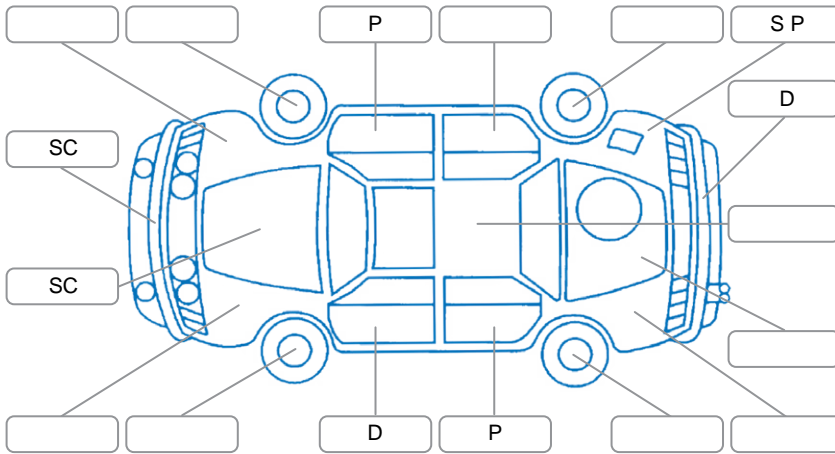

Key

S = Scratch R = Rust C = Crack * = Decals W = Significant scuffs
 D = Dent PT = Paint defect P = Pin dent SC = Stone Chips

Note: some defects and blemishes may not be displayed in the diagram

Body Inspection Comments

Conditions During Body Inspection: Dry

Under Carriage and Under Bonnet Inspection Comments

Interior Comments

Seats:	Good
Carpets:	Good
Panels:	Good, tear in LR door trim, scratches cargo area.
Dashboard:	Good