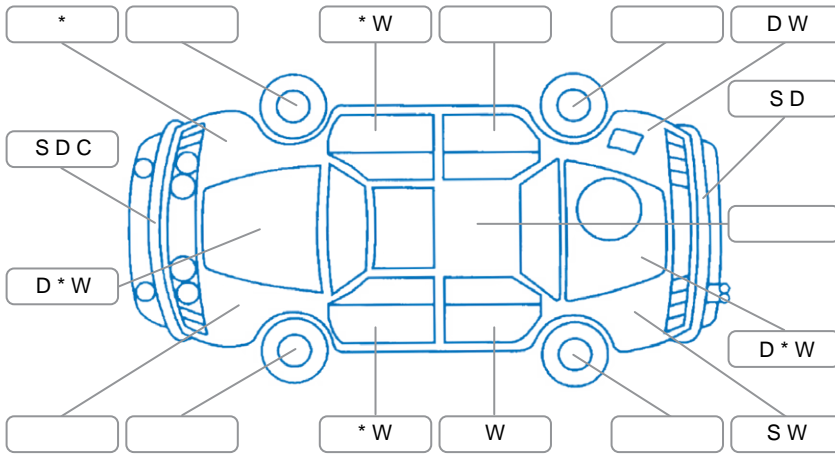

Report ID:	25,965,544	Version:	1
Created:	09 Jun 2026		

Make:	Toyota	Model:	Hilux
Body Style:	Utility	Year:	2012
Rego No.:	GPJ952	Rego Expiry:	30 Oct 2026
WoF Expiry:	26 Jan 2027	Odometer:	137,180 Kms
Good No.:	25965544	VIN:	MR0FZ22G501186085
Next Service:	131000km	Service History:	Yes

Key
 S = Scratch R = Rust C = Crack * = Decals W = Significant scuffs
 D = Dent PT = Paint defect P = Pin dent SC = Stone Chips

Note: some defects and blemishes may not be displayed in the diagram

Body Inspection Comments

Both running boards dented.

Conditions During Body Inspection

Dry

Under Carriage and Under Bonnet Inspection Comments

Minor surface corrosion on chassis.

Interior Comments

Seats:	Good
Carpets:	Good
Panels:	Good
Dashboard:	Good