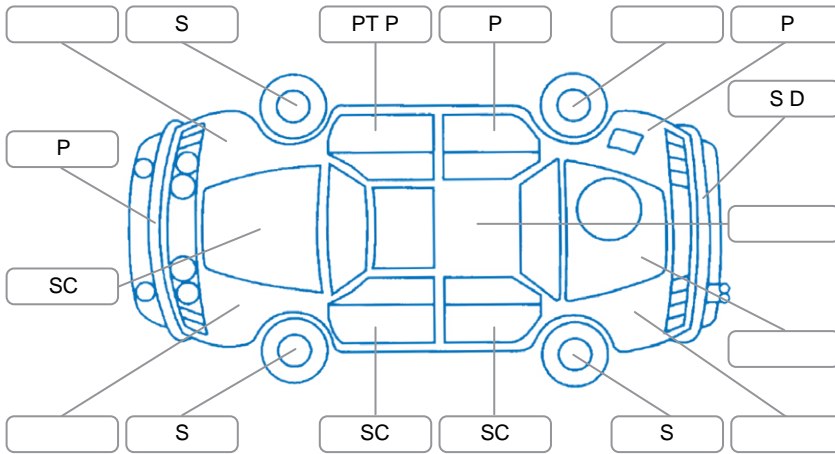

Key
 S = Scratch R = Rust C = Crack * = Decals W = Significant scuffs
 D = Dent PT = Paint defect P = Pin dent SC = Stone Chips

Note: some defects and blemishes may not be displayed in the diagram

Body Inspection Comments

Drivers door seal damaged.

Conditions During Body Inspection Wet

Under Carriage and Under Bonnet Inspection Comments

Interior Comments

Seats:	Average
Carpets:	Average
Panels:	Average
Dashboard:	Average

General Comments