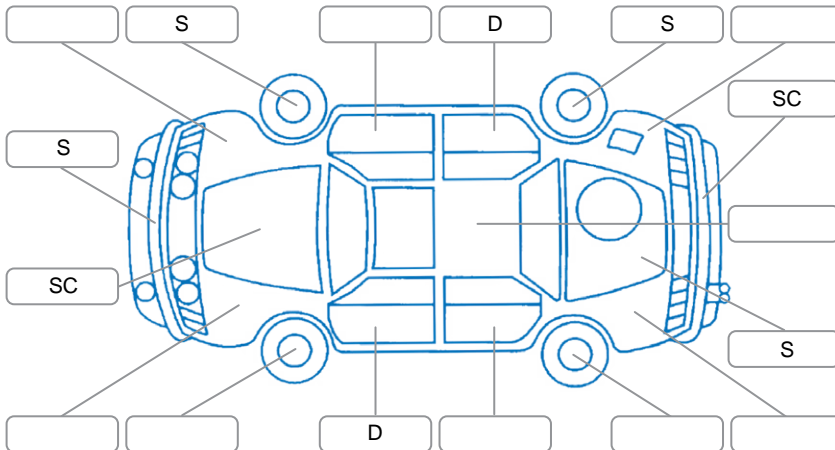

Report ID:	25,965,494	Version:	1
Created:	08 Jun 2026		

Make:	Toyota	Model:	Corolla
Body Style:	Hatchback	Year:	2022
Rego No.:	PGN228	Rego Expiry:	18 Nov 2026
WoF Expiry:	14 May 2027	Odometer:	81,662 Kms
Good No.:	25965494	VIN:	JTNK93BEX03043098
Next Service:	90000km	Service History:	Yes

**Key**  
 S = Scratch    R = Rust    C = Crack    \* = Decals    W = Significant scuffs  
 D = Dent    PT = Paint defect    P = Pin dent    SC = Stone Chips

Note: some defects and blemishes may not be displayed in the diagram