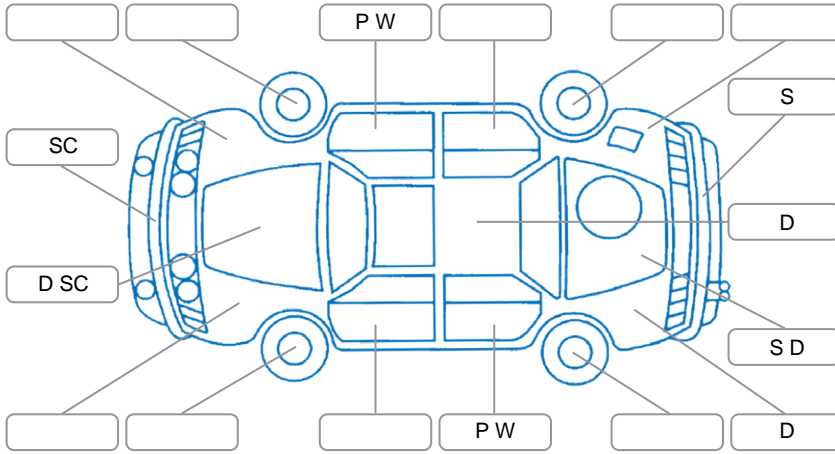

Make:	Ford	Model:	Ranger
Body Style:	Utility	Year:	2021
Rego No.:	NNN245	Rego Expiry:	14 Sep 2026
WoF Expiry:	07 May 2027	Odometer:	191,530 Kms
Good No.:	25965487	VIN:	MPBUMFF60MX335795
Next Service:	206,000 Kms	Service History:	Yes

Key

S = Scratch R = Rust C = Crack * = Decals W = Significant scuffs
 D = Dent PT = Paint defect P = Pin dent SC = Stone Chips

Note: some defects and blemishes may not be displayed in the diagram

Body Inspection Comments

Conditions During Body Inspection: Dry

Under Carriage and Under Bonnet Inspection Comments

Interior Comments

Seats:	Good
Carpets:	Good
Panels:	Good
Dashboard:	Good

General Comments

Road Conditions During Test Drive	Dry	
Engine Timing Mechanism	Timing Chain	
Evidence of Cam Belt Replacement	<input type="checkbox"/> Yes <input type="checkbox"/> No	Kms
Inspected by:	Haden Brown	
Published by:	Kate Gibson	
Inspection Date:	07 Jun 2026	