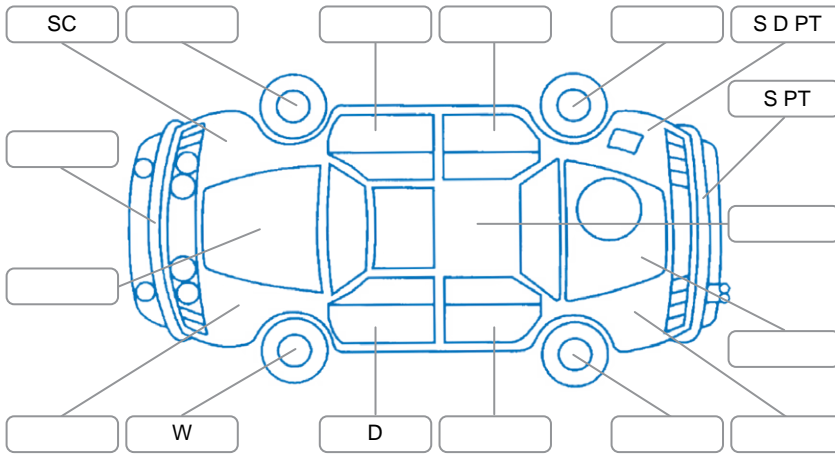

Report ID:	25,965,456	Version:	2
Created:	09 Jun 2026		

Make:	Mazda	Model:	Mazda6
Body Style:	Wagon	Year:	2022
Rego No.:	PDT392	Rego Expiry:	23 Sep 2026
WoF Expiry:	31 Mar 2027	Odometer:	69,343 Kms
Good No.:	25965456	VIN:	JM0GL103300468372
Next Service:	70,000 Kms	Service History:	Yes

**Key**

S = Scratch    R = Rust    C = Crack    \* = Decals    W = Significant scuffs  
 D = Dent    PT = Paint defect    P = Pin dent    SC = Stone Chips

Note: some defects and blemishes may not be displayed in the diagram