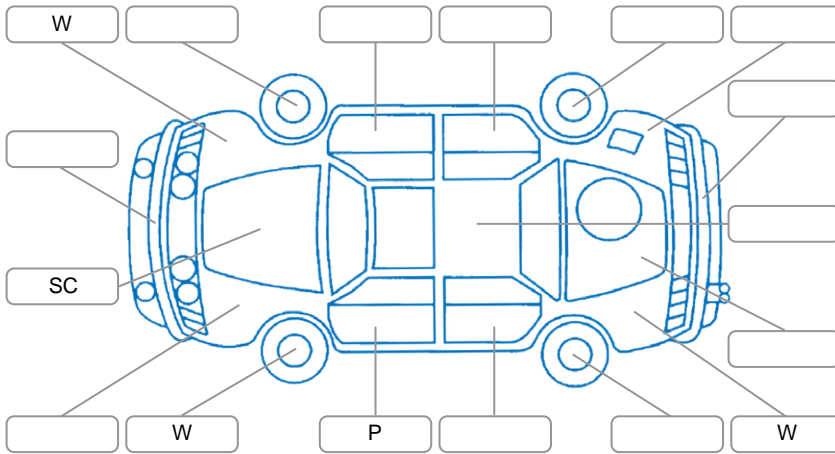

Report ID:	25,965,441	Version:	2
Created:	09 Jun 2026		

Make:	Mazda	Model:	Mazda6
Body Style:	Wagon	Year:	2022
Rego No.:	PDT387	Rego Expiry:	23 Sep 2026
WoF Expiry:	17 Mar 2027	Odometer:	53,924 Kms
Good No.:	25965441	VIN:	JM0GL103300468133
Next Service:	60,000 Kms	Service History:	Yes

Key
 S = Scratch R = Rust C = Crack * = Decals W = Significant scuffs
 D = Dent PT = Paint defect P = Pin dent SC = Stone Chips

Note: some defects and blemishes may not be displayed in the diagram

Body Inspection Comments

Conditions During Body Inspection: Dry

Under Carriage and Under Bonnet Inspection Comments

Interior Comments

Seats:	Good
Carpets:	Good
Panels:	Good
Dashboard:	Good

General Comments

Road Conditions During Test Drive	Dry
Engine Timing Mechanism	Timing Chain
Evidence of Cam Belt Replacement	<input type="checkbox"/> Yes <input type="checkbox"/> No Kms
Inspected by:	Haden Brown
Published by:	Harry Dodds
Inspection Date:	07 Jun 2026