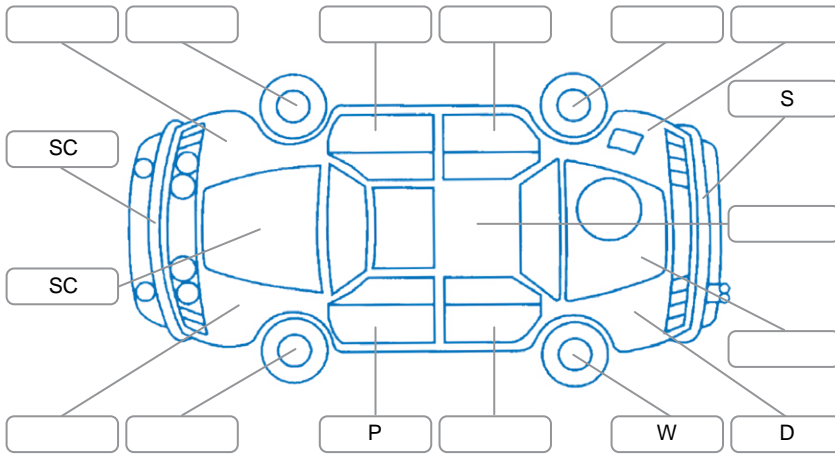

Report ID:	25,965,425	Version:	1
Created:	06 Jun 2026		

Make:	Mitsubishi	Model:	Eclipse Cross
Body Style:	SUV	Year:	2021
Rego No.:	NYM731	Rego Expiry:	30 Sep 2026
WoF Expiry:	16 Dec 2026	Odometer:	88,084 Kms
Good No.:	25965425	VIN:	JMFXTGK1WNZ001974
Next Service:	103000km	Service History:	Yes

Key
 S = Scratch R = Rust C = Crack * = Decals W = Significant scuffs
 D = Dent PT = Paint defect P = Pin dent SC = Stone Chips

Note: some defects and blemishes may not be displayed in the diagram

Body Inspection Comments