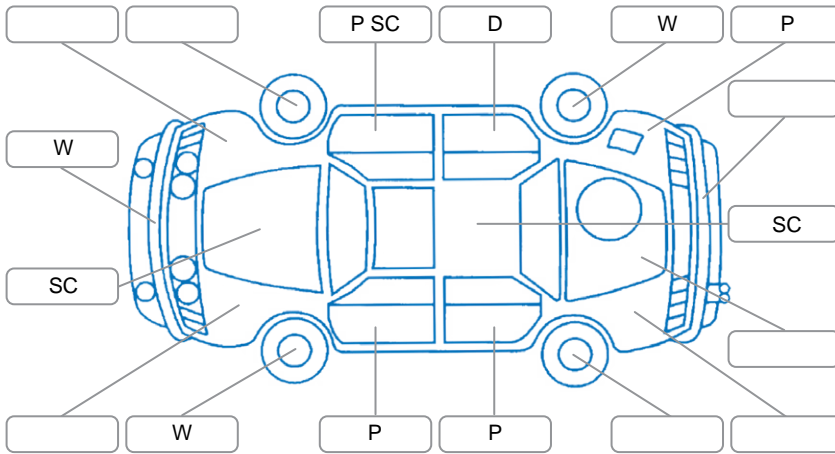

Key
 S = Scratch R = Rust C = Crack * = Decals W = Significant scuffs
 D = Dent PT = Paint defect P = Pin dent SC = Stone Chips

Note: some defects and blemishes may not be displayed in the diagram

Body Inspection Comments

Conditions During Body Inspection

Under Carriage and Under Bonnet Inspection Comments

Interior Comments

Seats:	Good
Carpets:	Good
Panels:	Good
Dashboard:	Good

General Comments

Road Conditions During Test Drive	Dry		
Engine Timing Mechanism	Timing Chain		
Evidence of Cam Belt Replacement	<input type="checkbox"/> Yes	<input type="checkbox"/> No	Kms
Inspected by:	Allan McLay		
Published by:	Dean Sinclair		
Inspection Date:	05 Jun 2026		