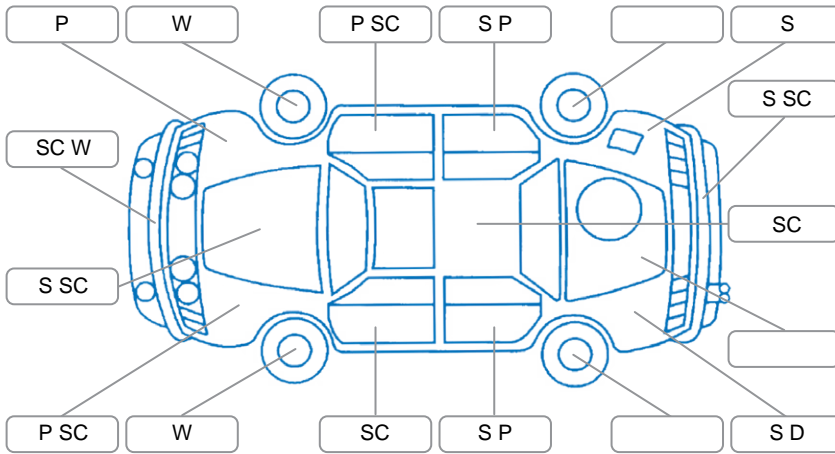

Key
 S = Scratch R = Rust C = Crack * = Decals W = Significant scuffs
 D = Dent PT = Paint defect P = Pin dent SC = Stone Chips

Note: some defects and blemishes may not be displayed in the diagram

Body Inspection Comments

Conditions During Body Inspection: Dry

Under Carriage and Under Bonnet Inspection Comments

Interior Comments

Seats:	Good
Carpets:	FR carpet torn
Panels:	Good
Dashboard:	Good

General Comments

Road Conditions During Test Drive	Dry		
Engine Timing Mechanism	Timing Chain		
Evidence of Cam Belt Replacement	<input type="checkbox"/> Yes	<input type="checkbox"/> No	Kms
Inspected by:	Dean Sinclair		
Published by:	Kate Gibson		
Inspection Date:	04 Jun 2026		